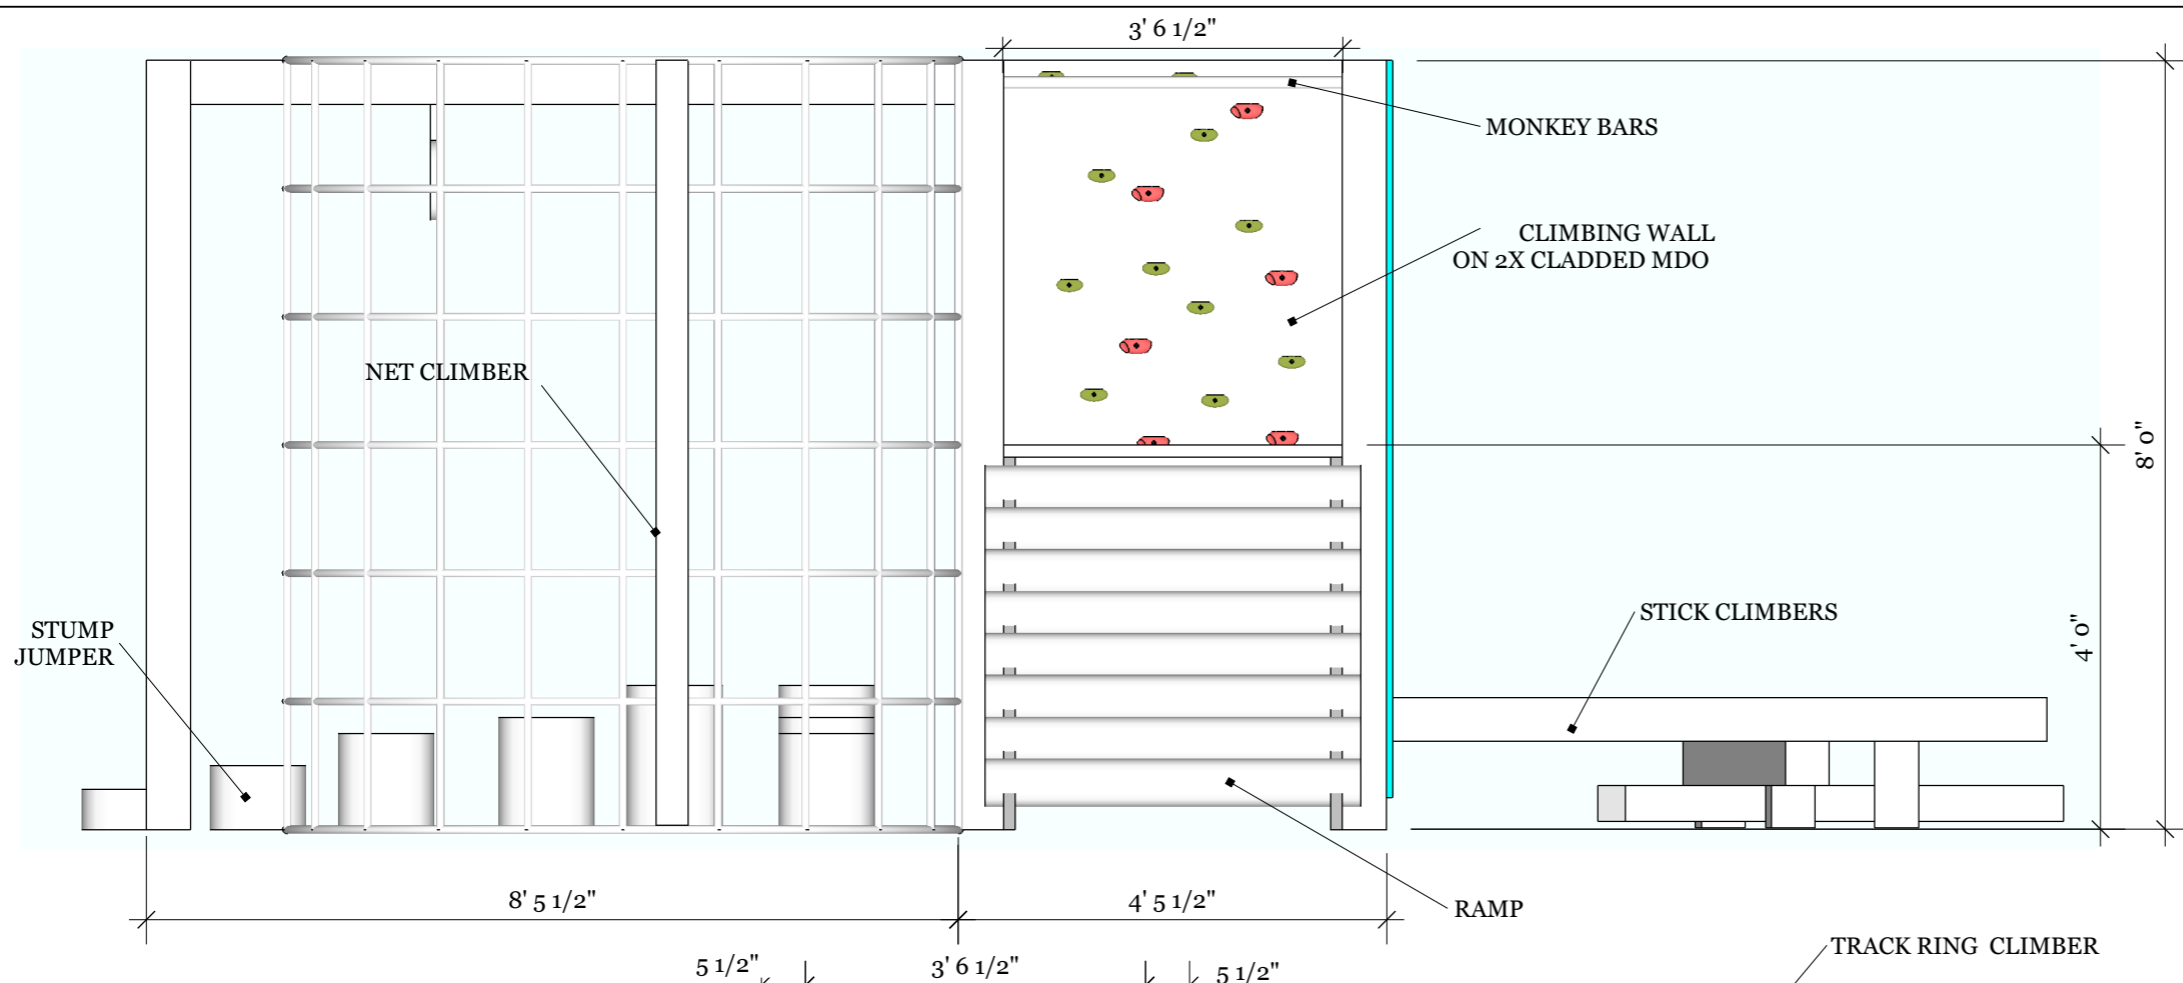

PROJECT
EMSDALE PARK

PRODUCTION DESIGNER / JOHN DYKES

DRAWN BY / JOHN KIM

DATE / AUG / 1 / 14

REVISIONS	
MM/DD/YY	REMARKS
1	
2	
3	
4	
5	

A 06

WEST ELEVATION

SCALE : 1/2" = 1'-0"

1
07

EAST ELEVATION

SCALE : 1/2" = 1'-0"

2
07

GIVER III
SINKING SHIP ENTERTAINMENT

PROJECT
EMSDALE PARK

PRODUCTION DESIGNER / JOHN DYKES

DRAWN BY / JOHN KIM