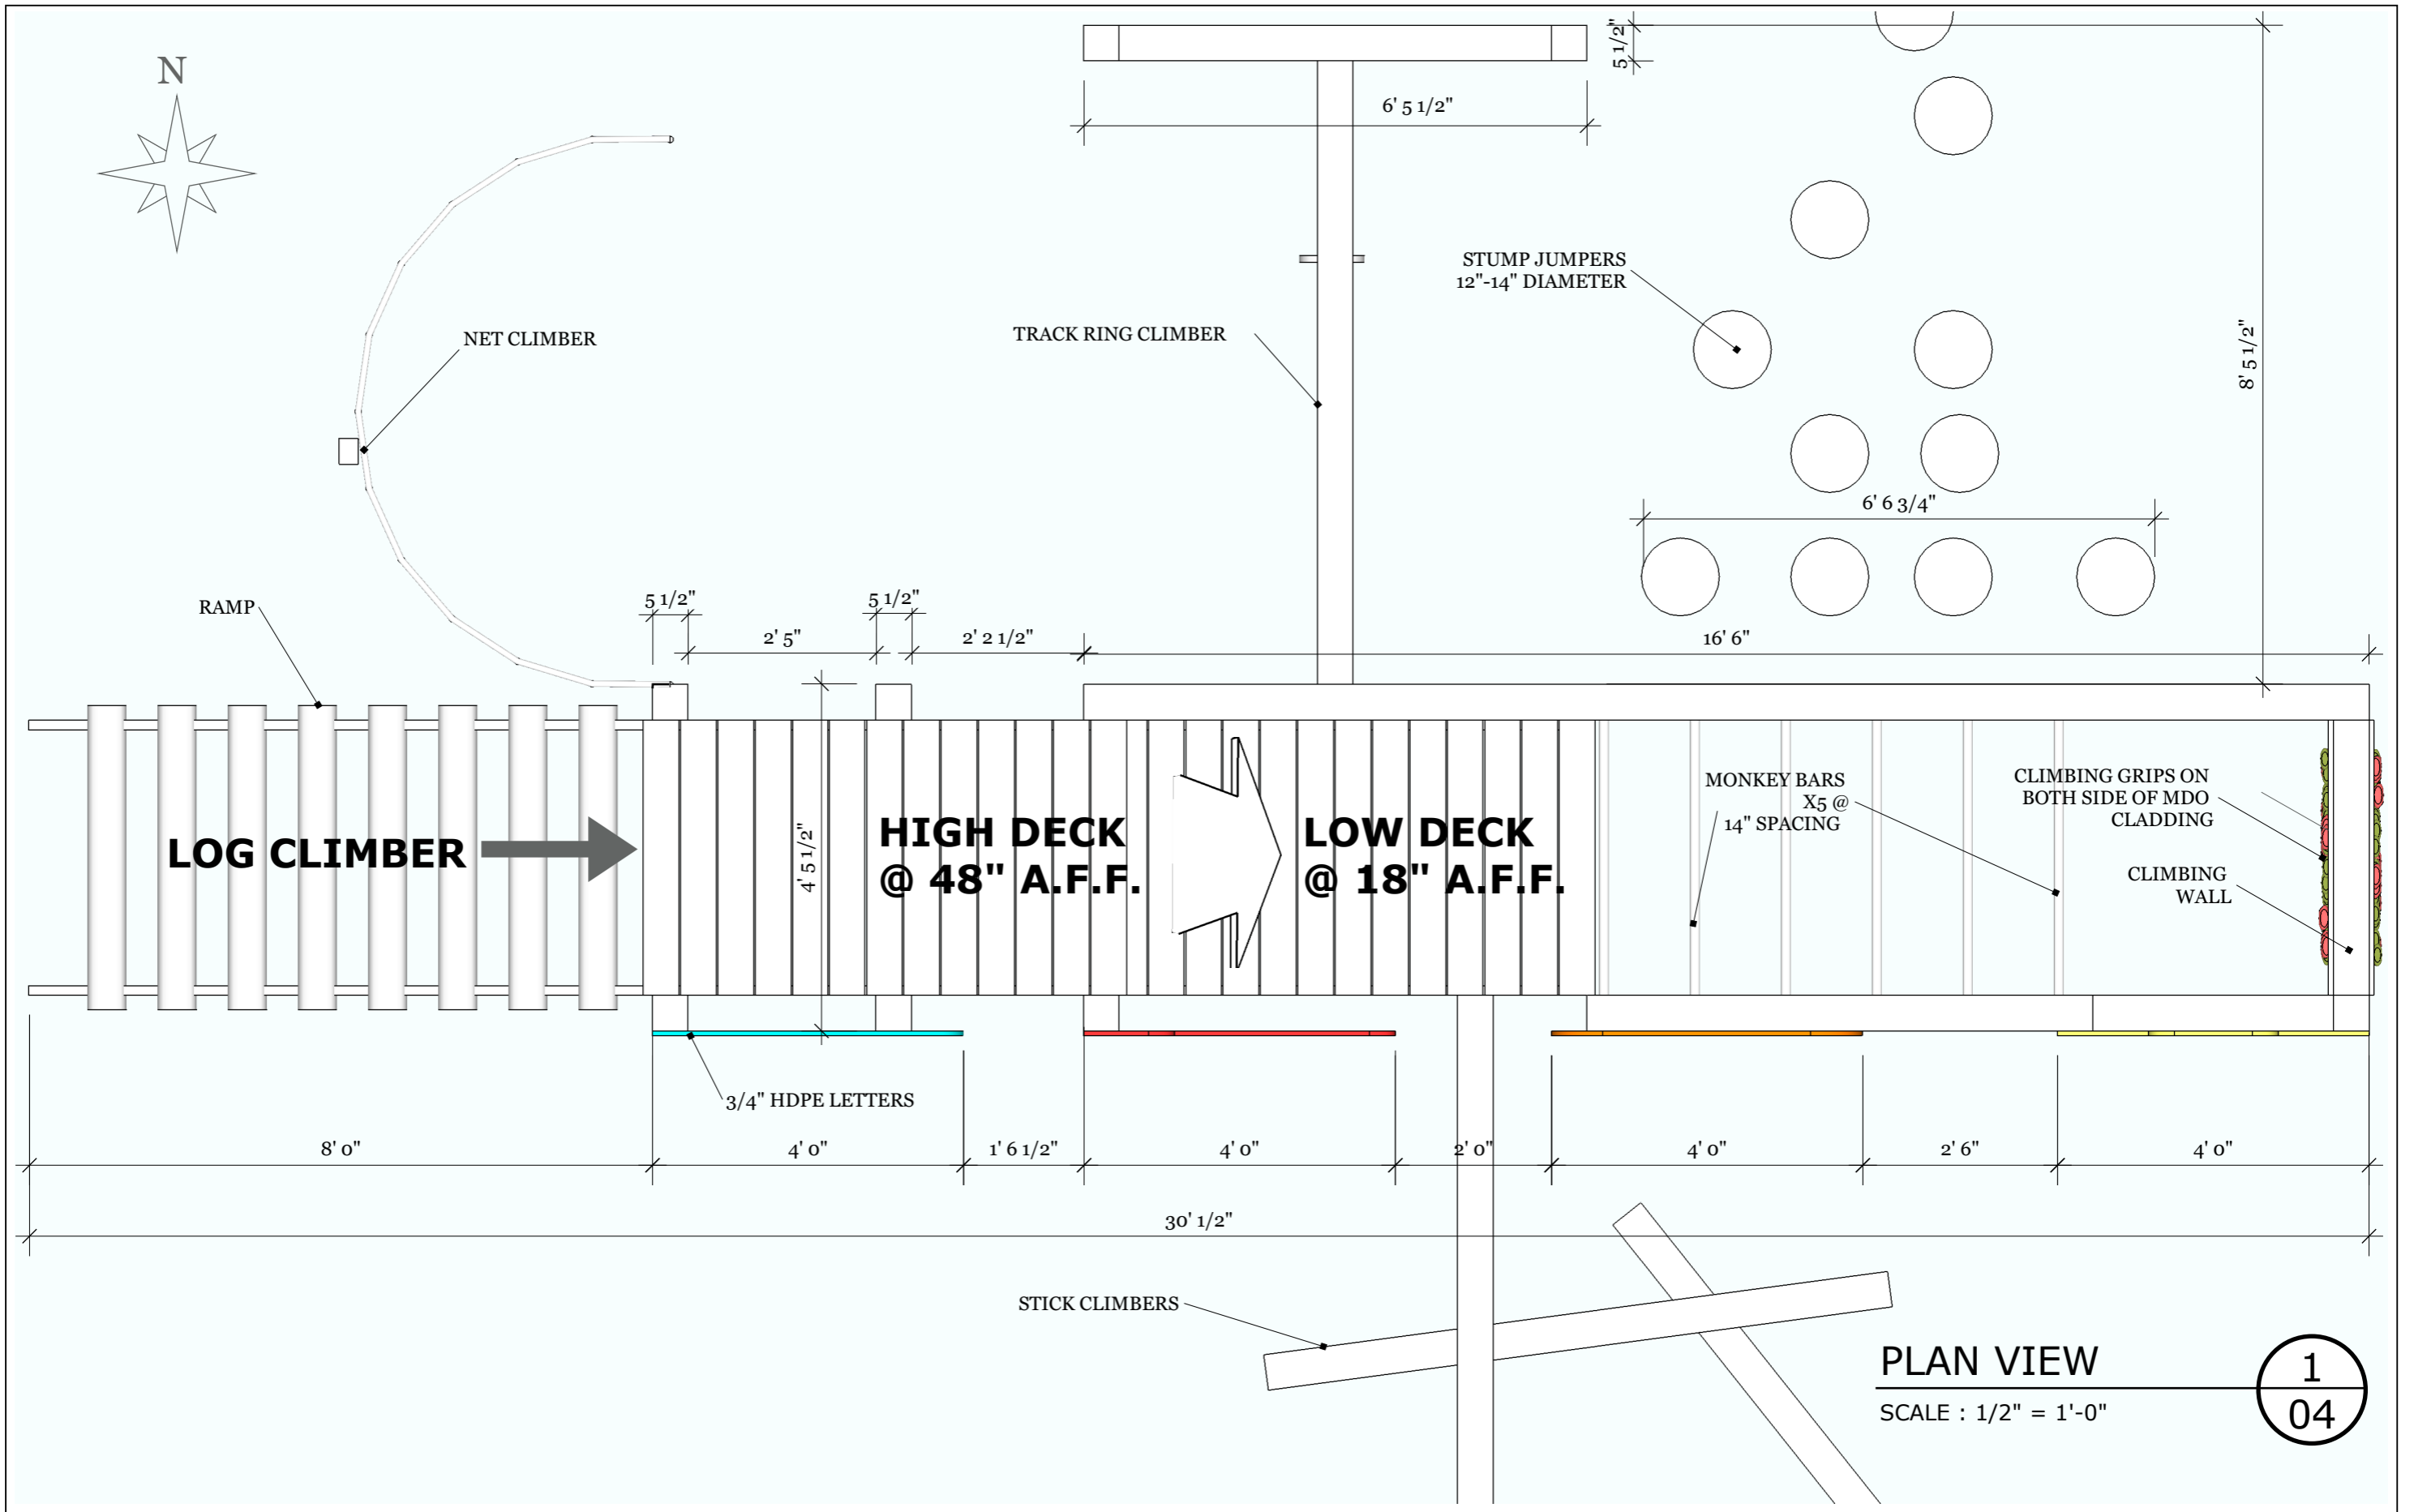

PRODUCTION DESIGNER / JOHN DYKES

DRAWN BY / JOHN KIM

DATE / AUG / 1 / 14

REVISIONS	
MM/DD/YY	REMARKS
1	
2	
3	
4	
5	

A 03

GIVER III
SINKING SHIP ENTERTAINMENT

PROJECT
EMSDALE PARK

PRODUCTION DESIGNER / JOHN DYKES

DATE / AUG / 1 / 14

REVISIONS

	MM/DD/YY	REMARKS
1		
2		
3		
4		
5		

A 05

NORTH ELEVATION

SCALE : 1/2" = 1'-0"

1
06

GIVER III
SINKING SHIP ENTERTAINMENT

1
07

EAST ELEVATION

SCALE : 1/2" = 1'-0"

2
07

GIVER III
SINKING SHIP ENTERTAINMENT

PROJECT
EMSDALE PARK

PRODUCTION DESIGNER / JOHN DYKES

DRAWN BY / JOHN KIM