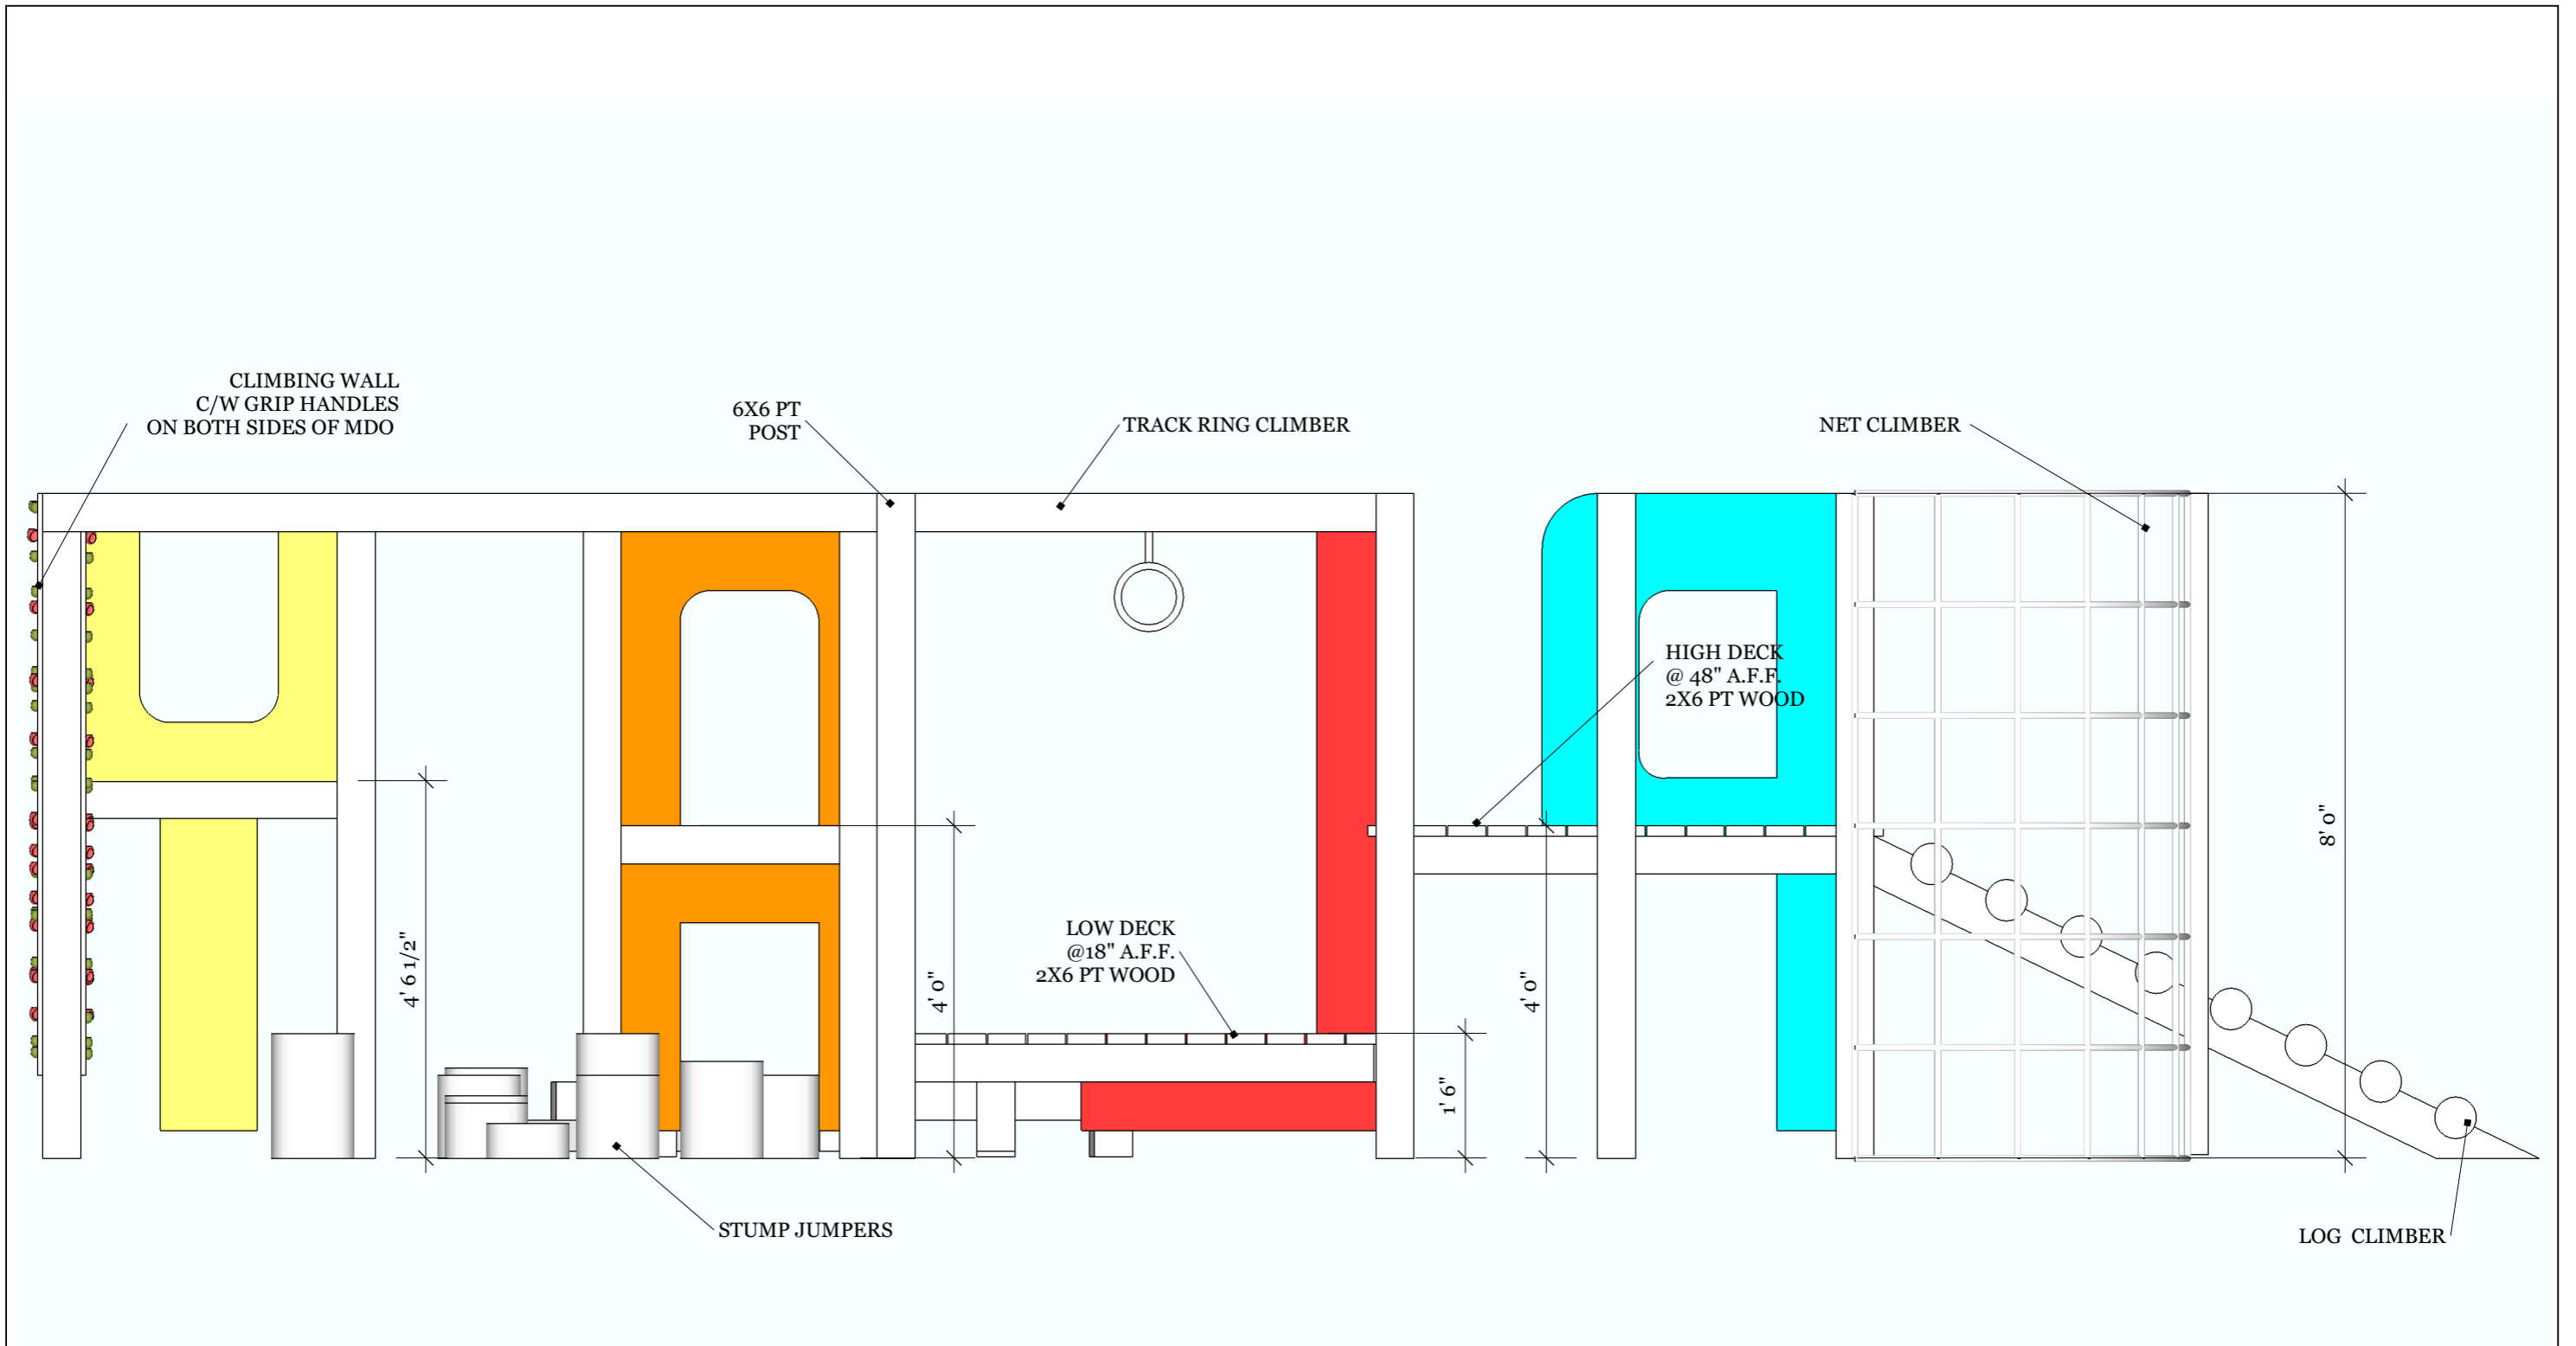

NORTH ELEVATION

SCALE : 1/2" = 1'-0"

1
06

GIVER III
SINKING SHIP ENTERTAINMENT

PROJECT
EMSDALE PARK

PRODUCTION DESIGNER / JOHN DYKES

DRAWN BY / JOHN KIM

DATE / AUG / 1 / 14

REVISIONS	
MM/DD/YY	REMARKS
1	
2	
3	
4	
5	

A 06