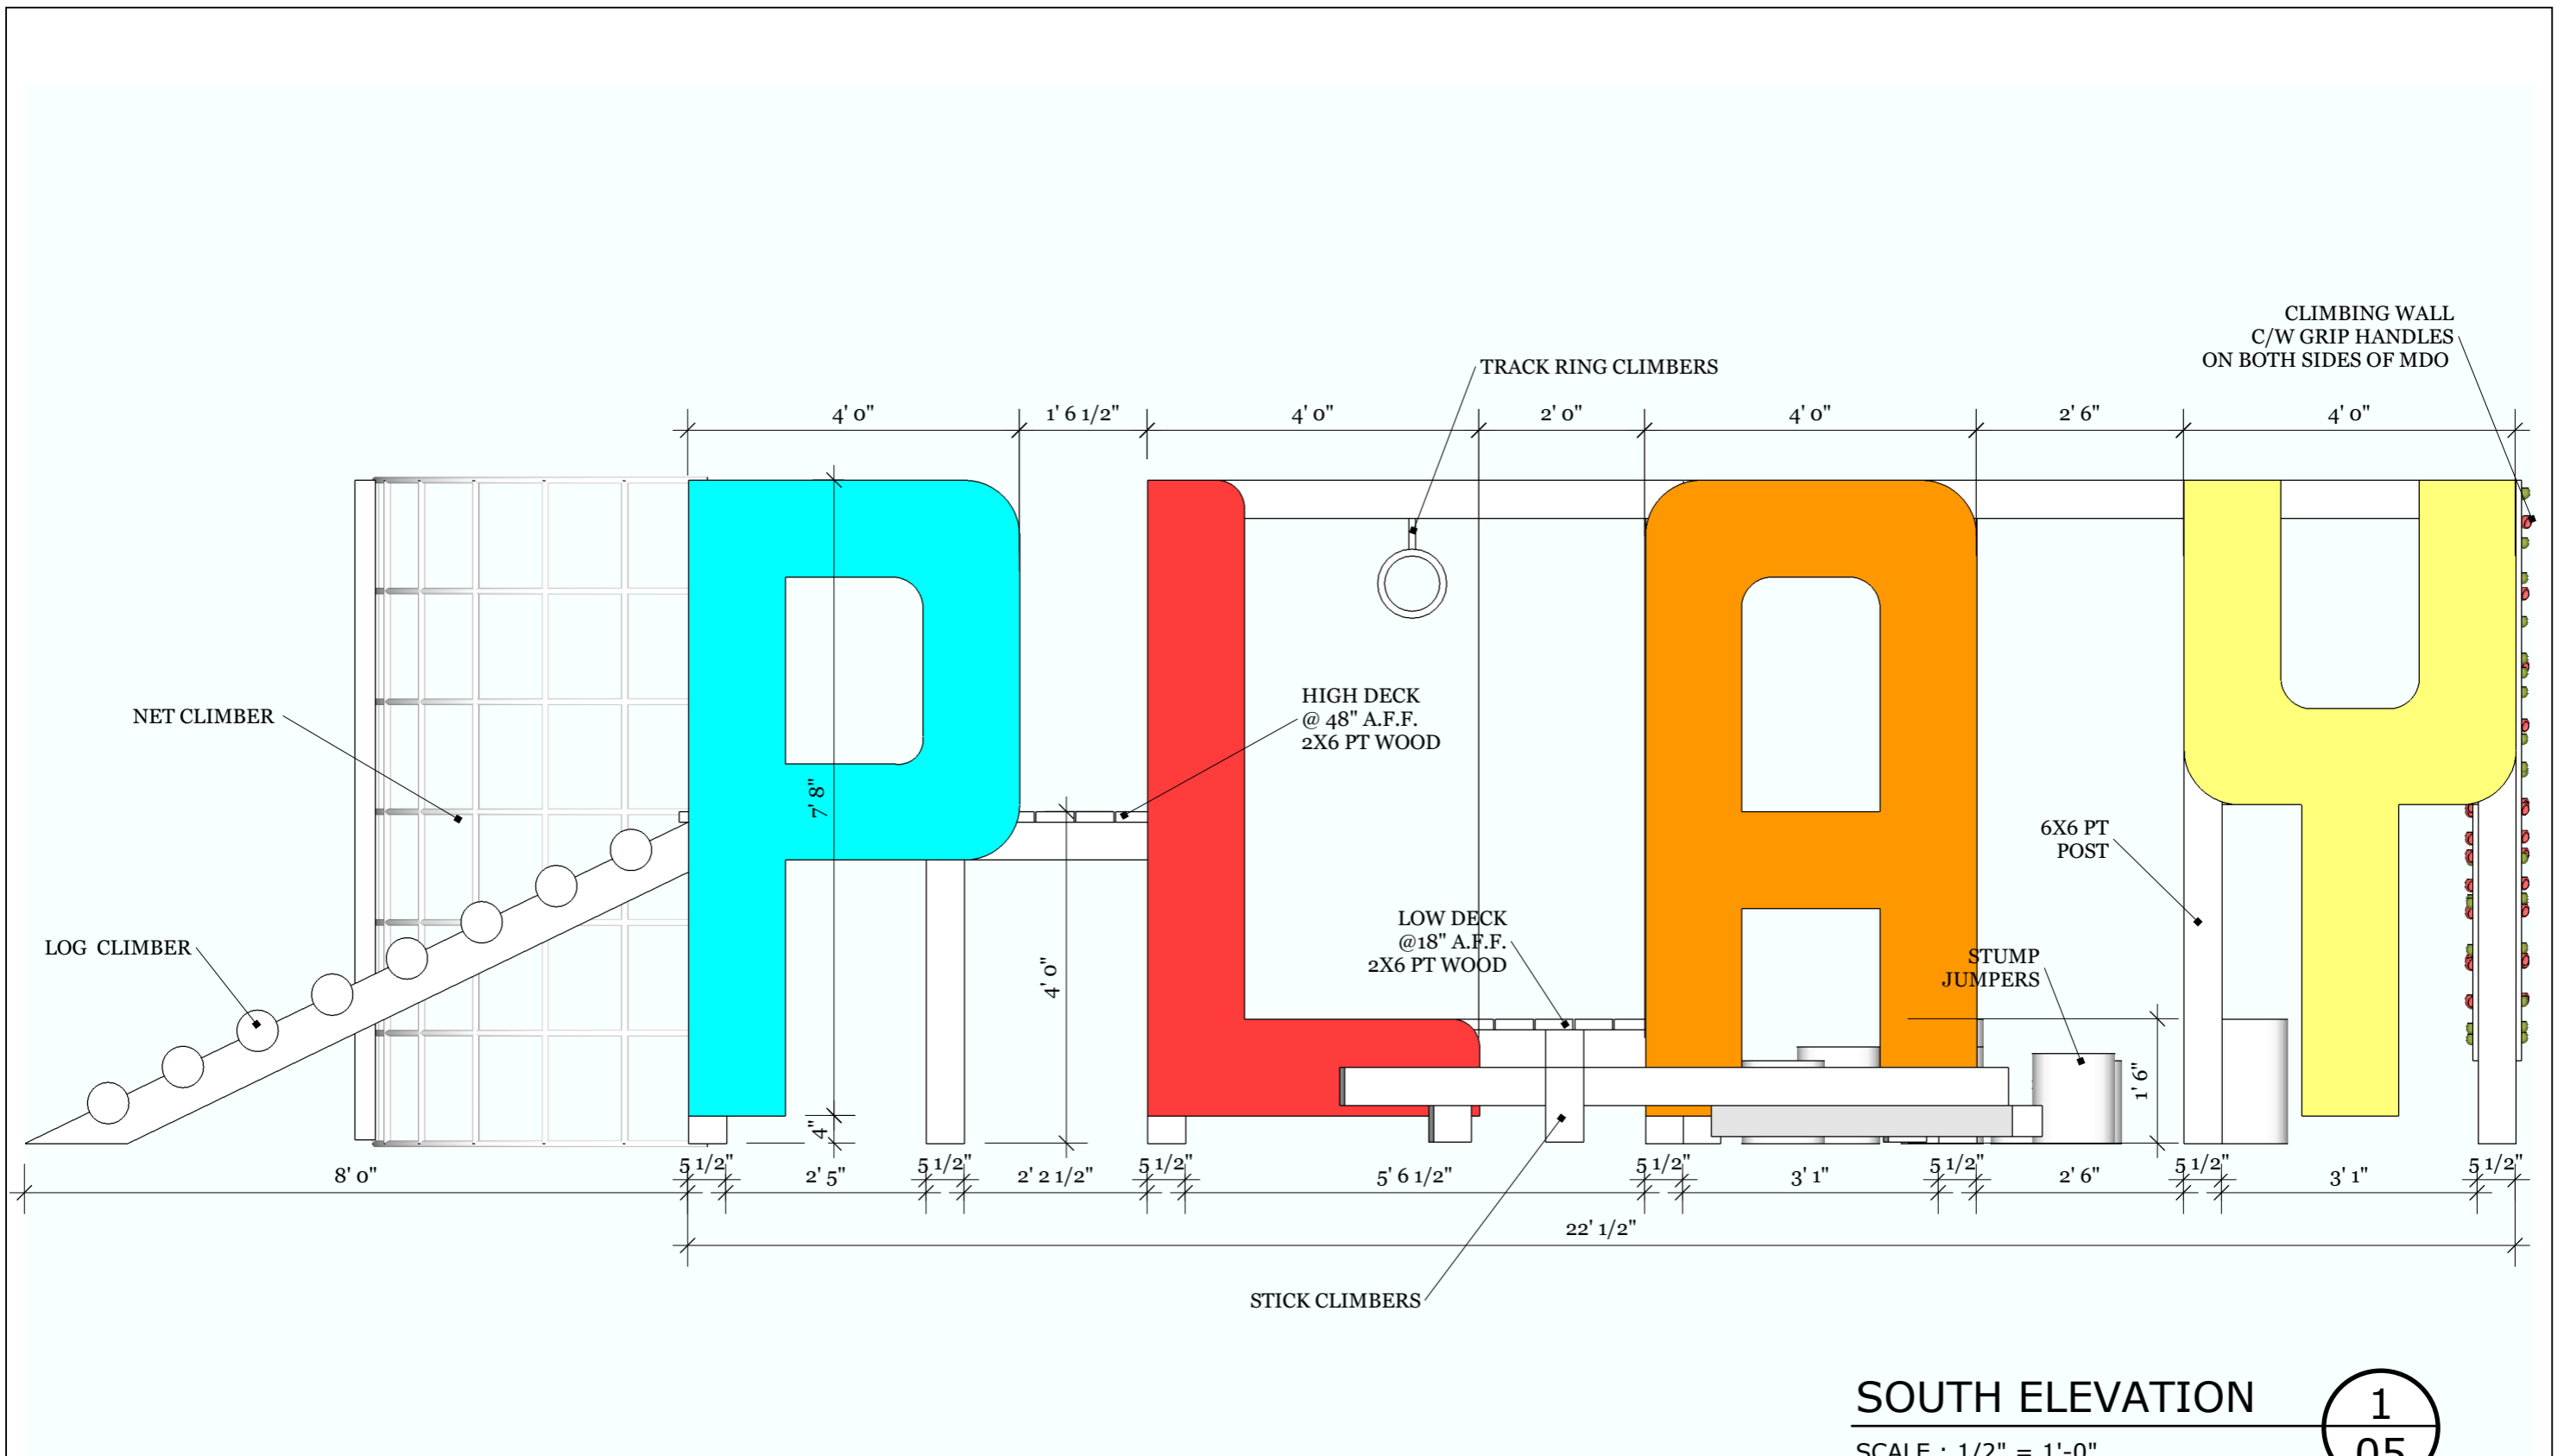

GIVER III
SINKING SHIP ENTERTAINMENT

PROJECT
EMSDALE PARK

PRODUCTION DESIGNER / JOHN DYKES

DRAWN BY / JOHN KIM

DATE / AUG / 1 / 14

REVISIONS

	MM/DD/YY	REMARKS
1		
2		
3		
4		
5		

A 05