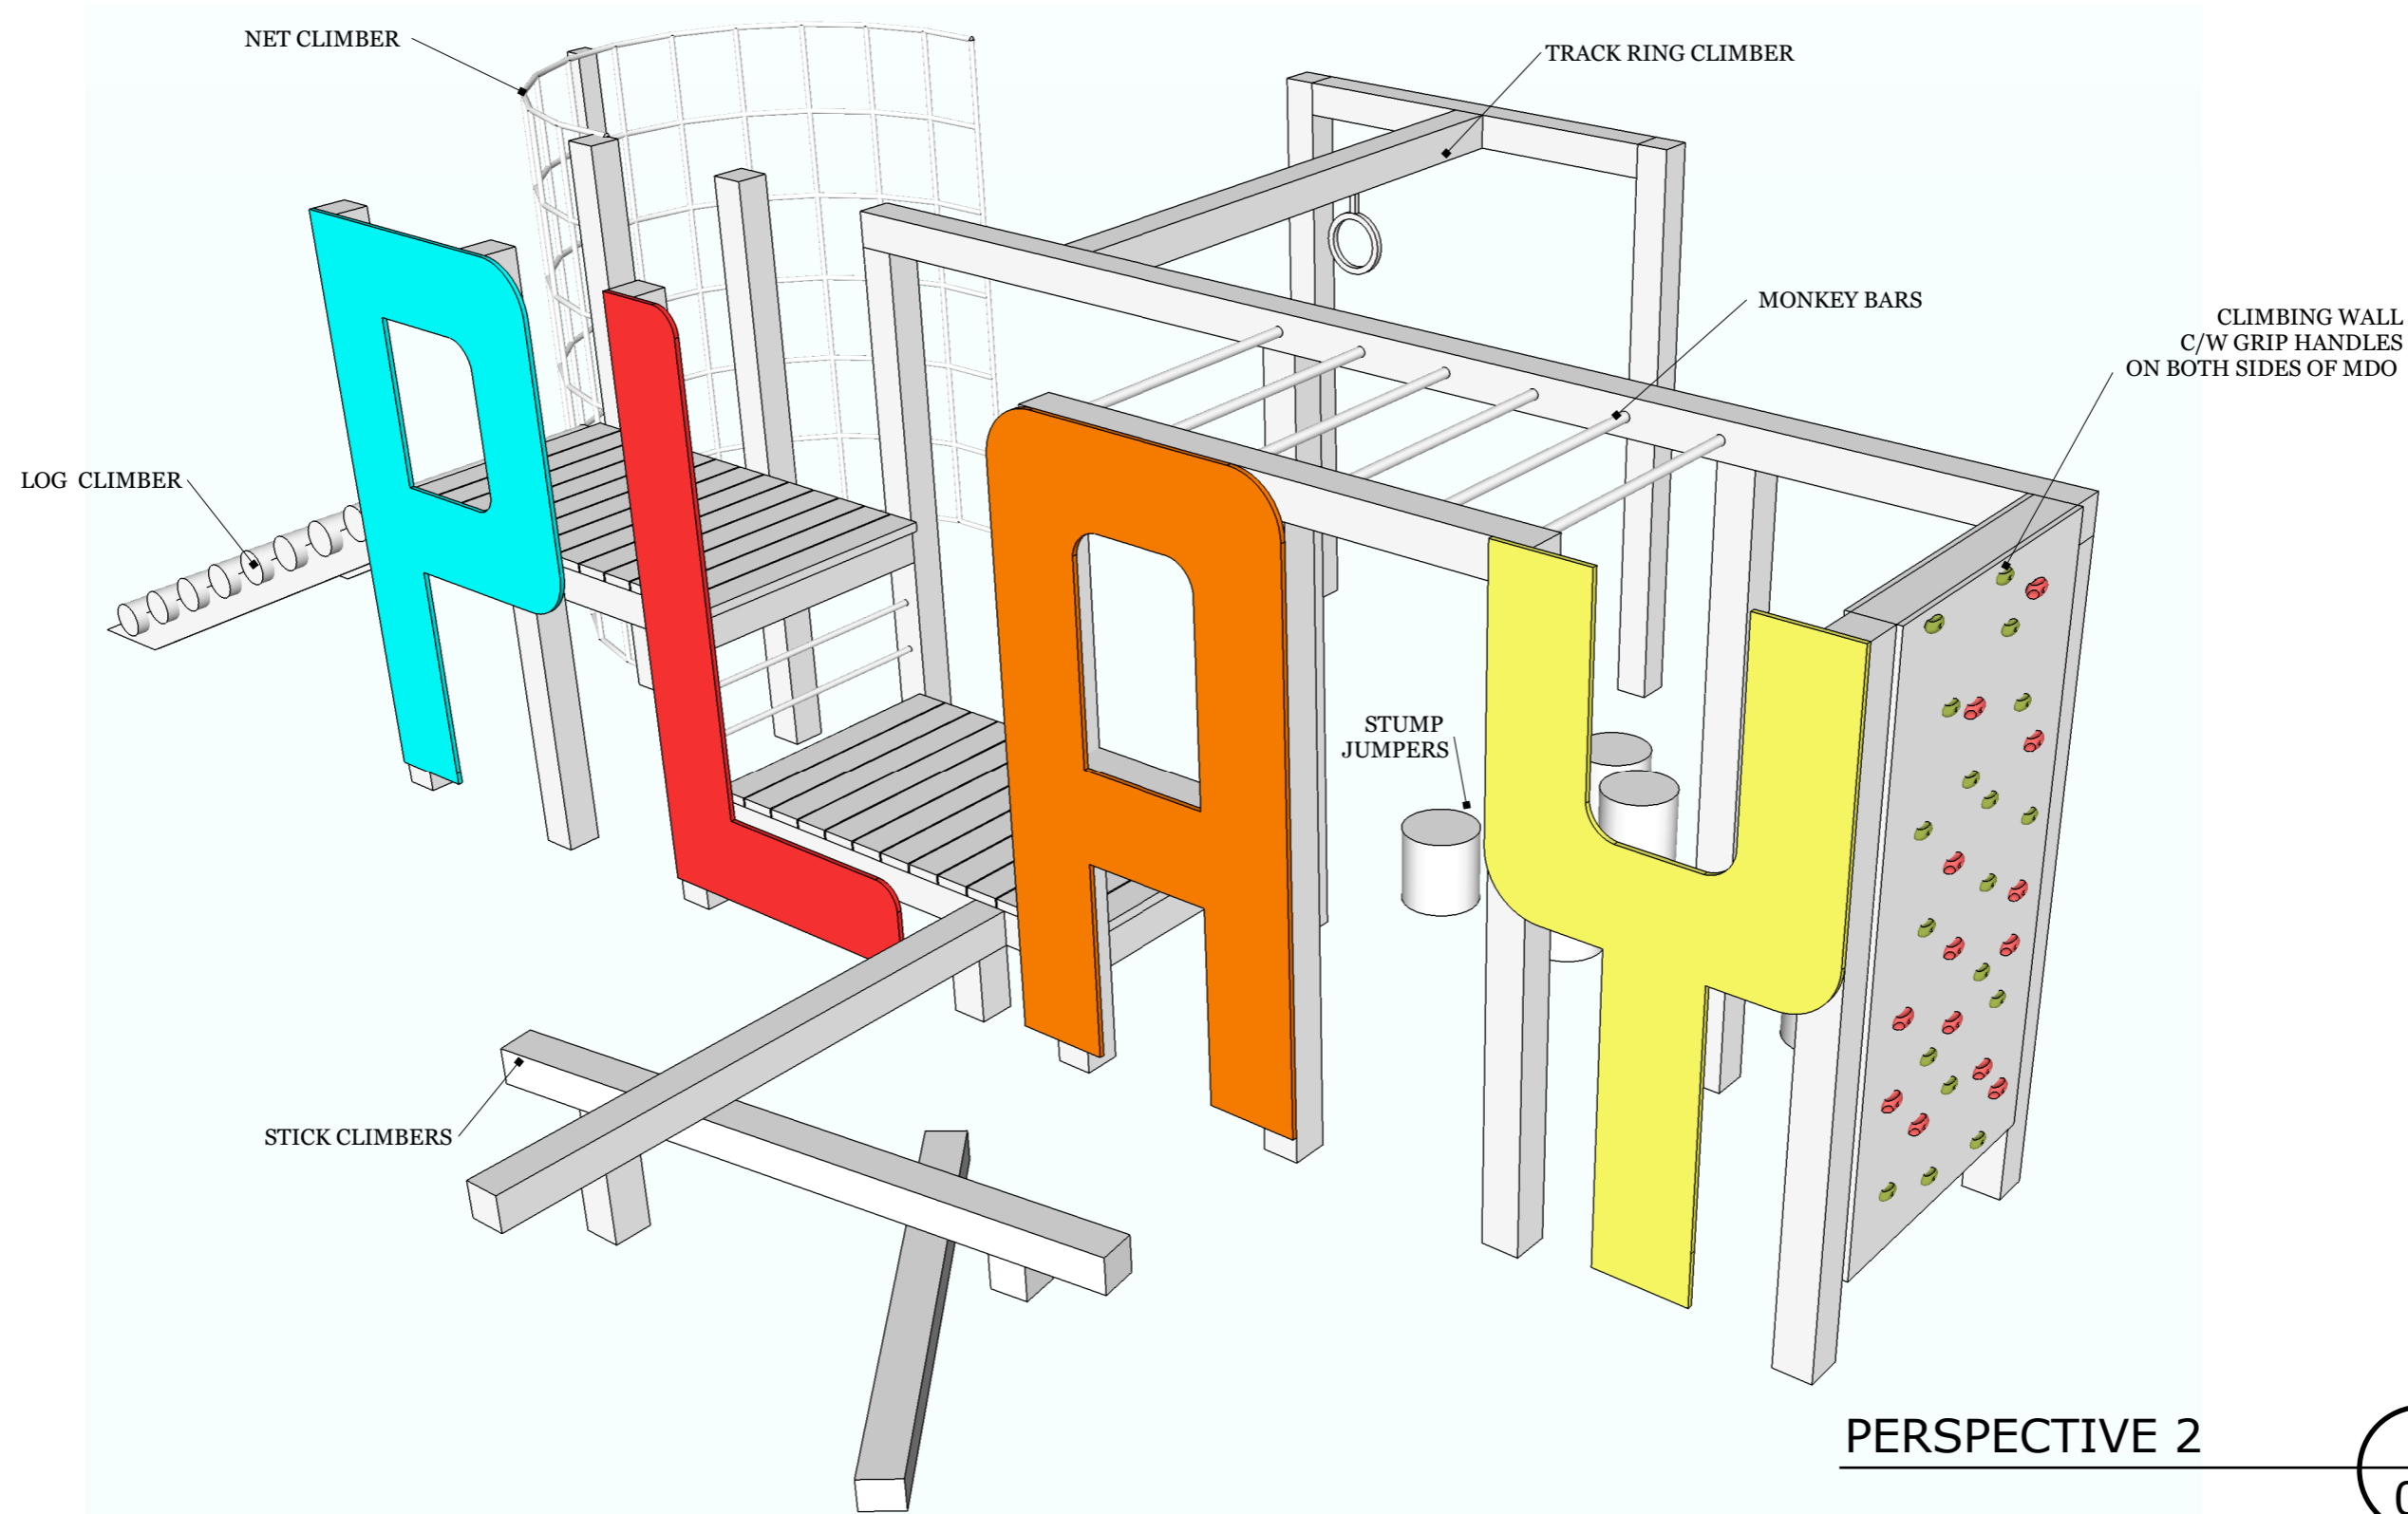

1
02

GIVER III
SINKING SHIP ENTERTAINMENT

PROJECT
EMSDALE PARK

PRODUCTION DESIGNER / JOHN DYKES

DRAWN BY / JOHN KIM

DATE / AUG / 1 / 14

REVISIONS	
MM/DD/YY	REMARKS
1	
2	
3	
4	
5	

A 02