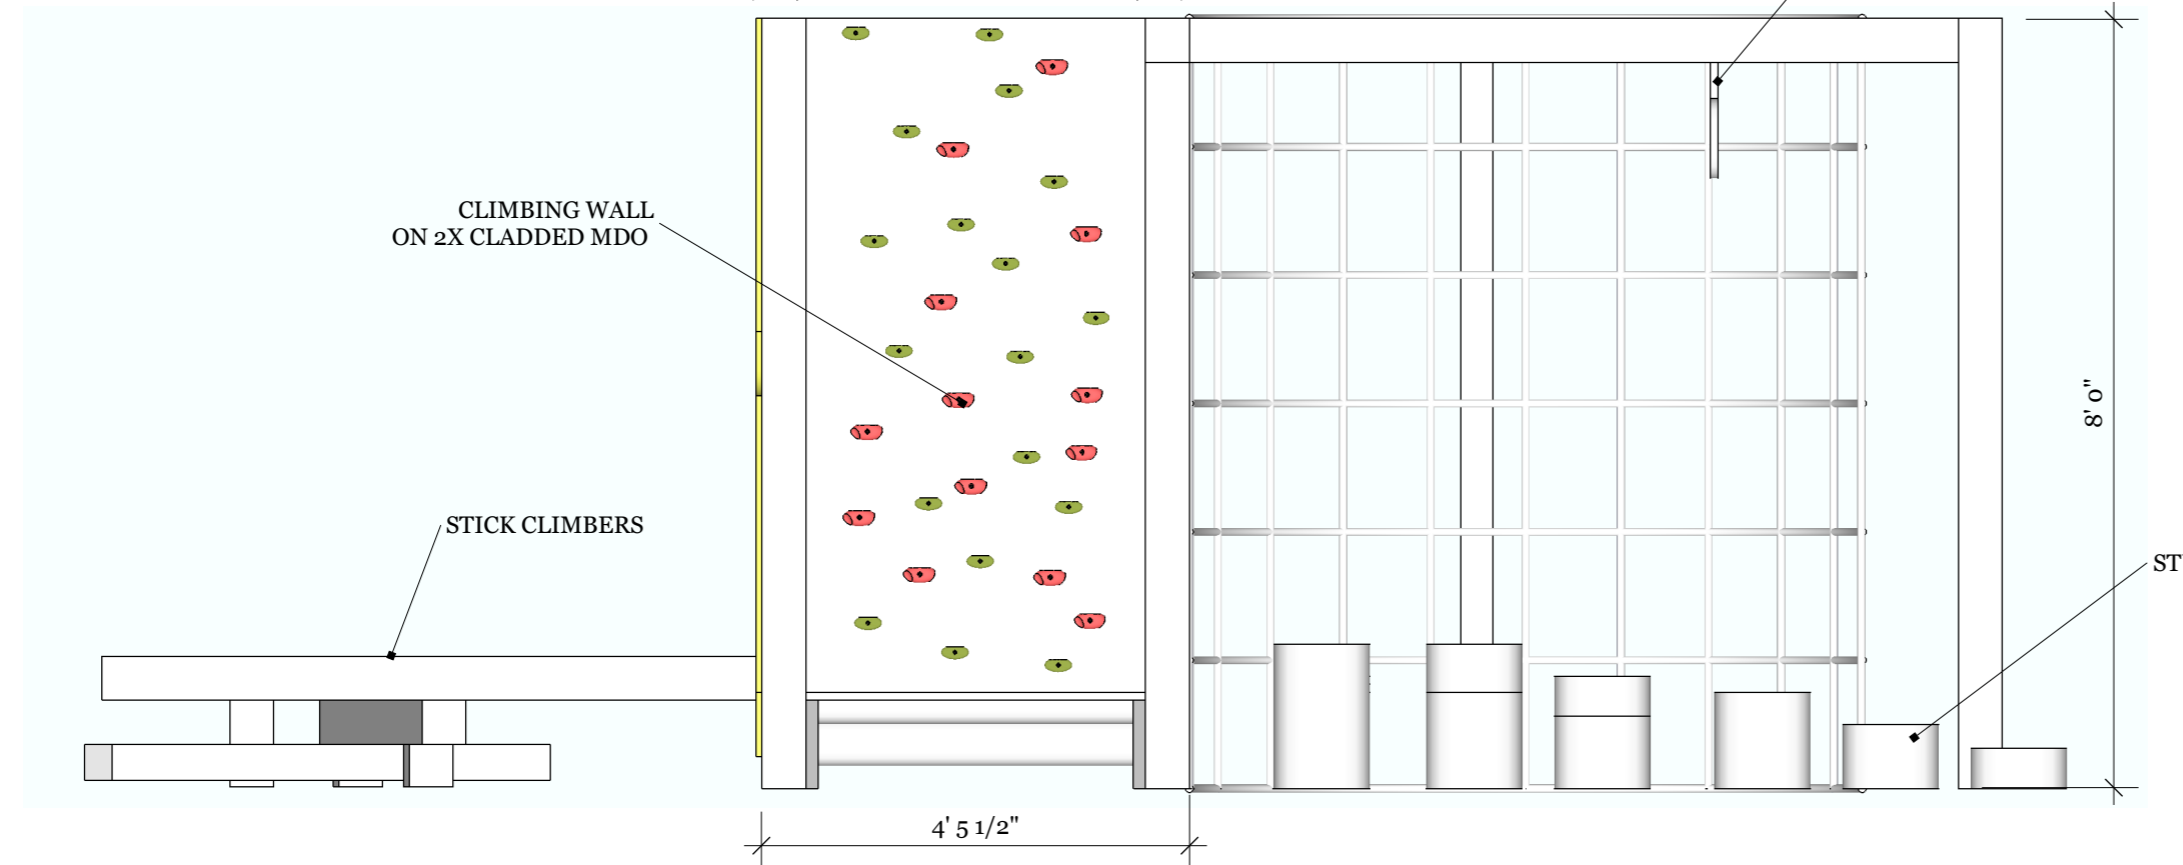

PROJECT
EMSDALE PARK

PRODUCTION DESIGNER / JOHN DYKES

DRAWN BY / JOHN KIM

DATE / AUG / 1 / 14

REVISIONS	
MM/DD/YY	REMARKS
1	
2	
3	
4	
5	

A 06

WEST ELEVATION

SCALE : 1/2" = 1'-0"

1
07

EAST ELEVATION

SCALE : 1/2" = 1'-0"

2
07

GIVER III
SINKING SHIP ENTERTAINMENT

PROJECT
EMSDALE PARK

PRODUCTION DESIGNER / JOHN DYKES

DRAWN BY / JOHN KIM