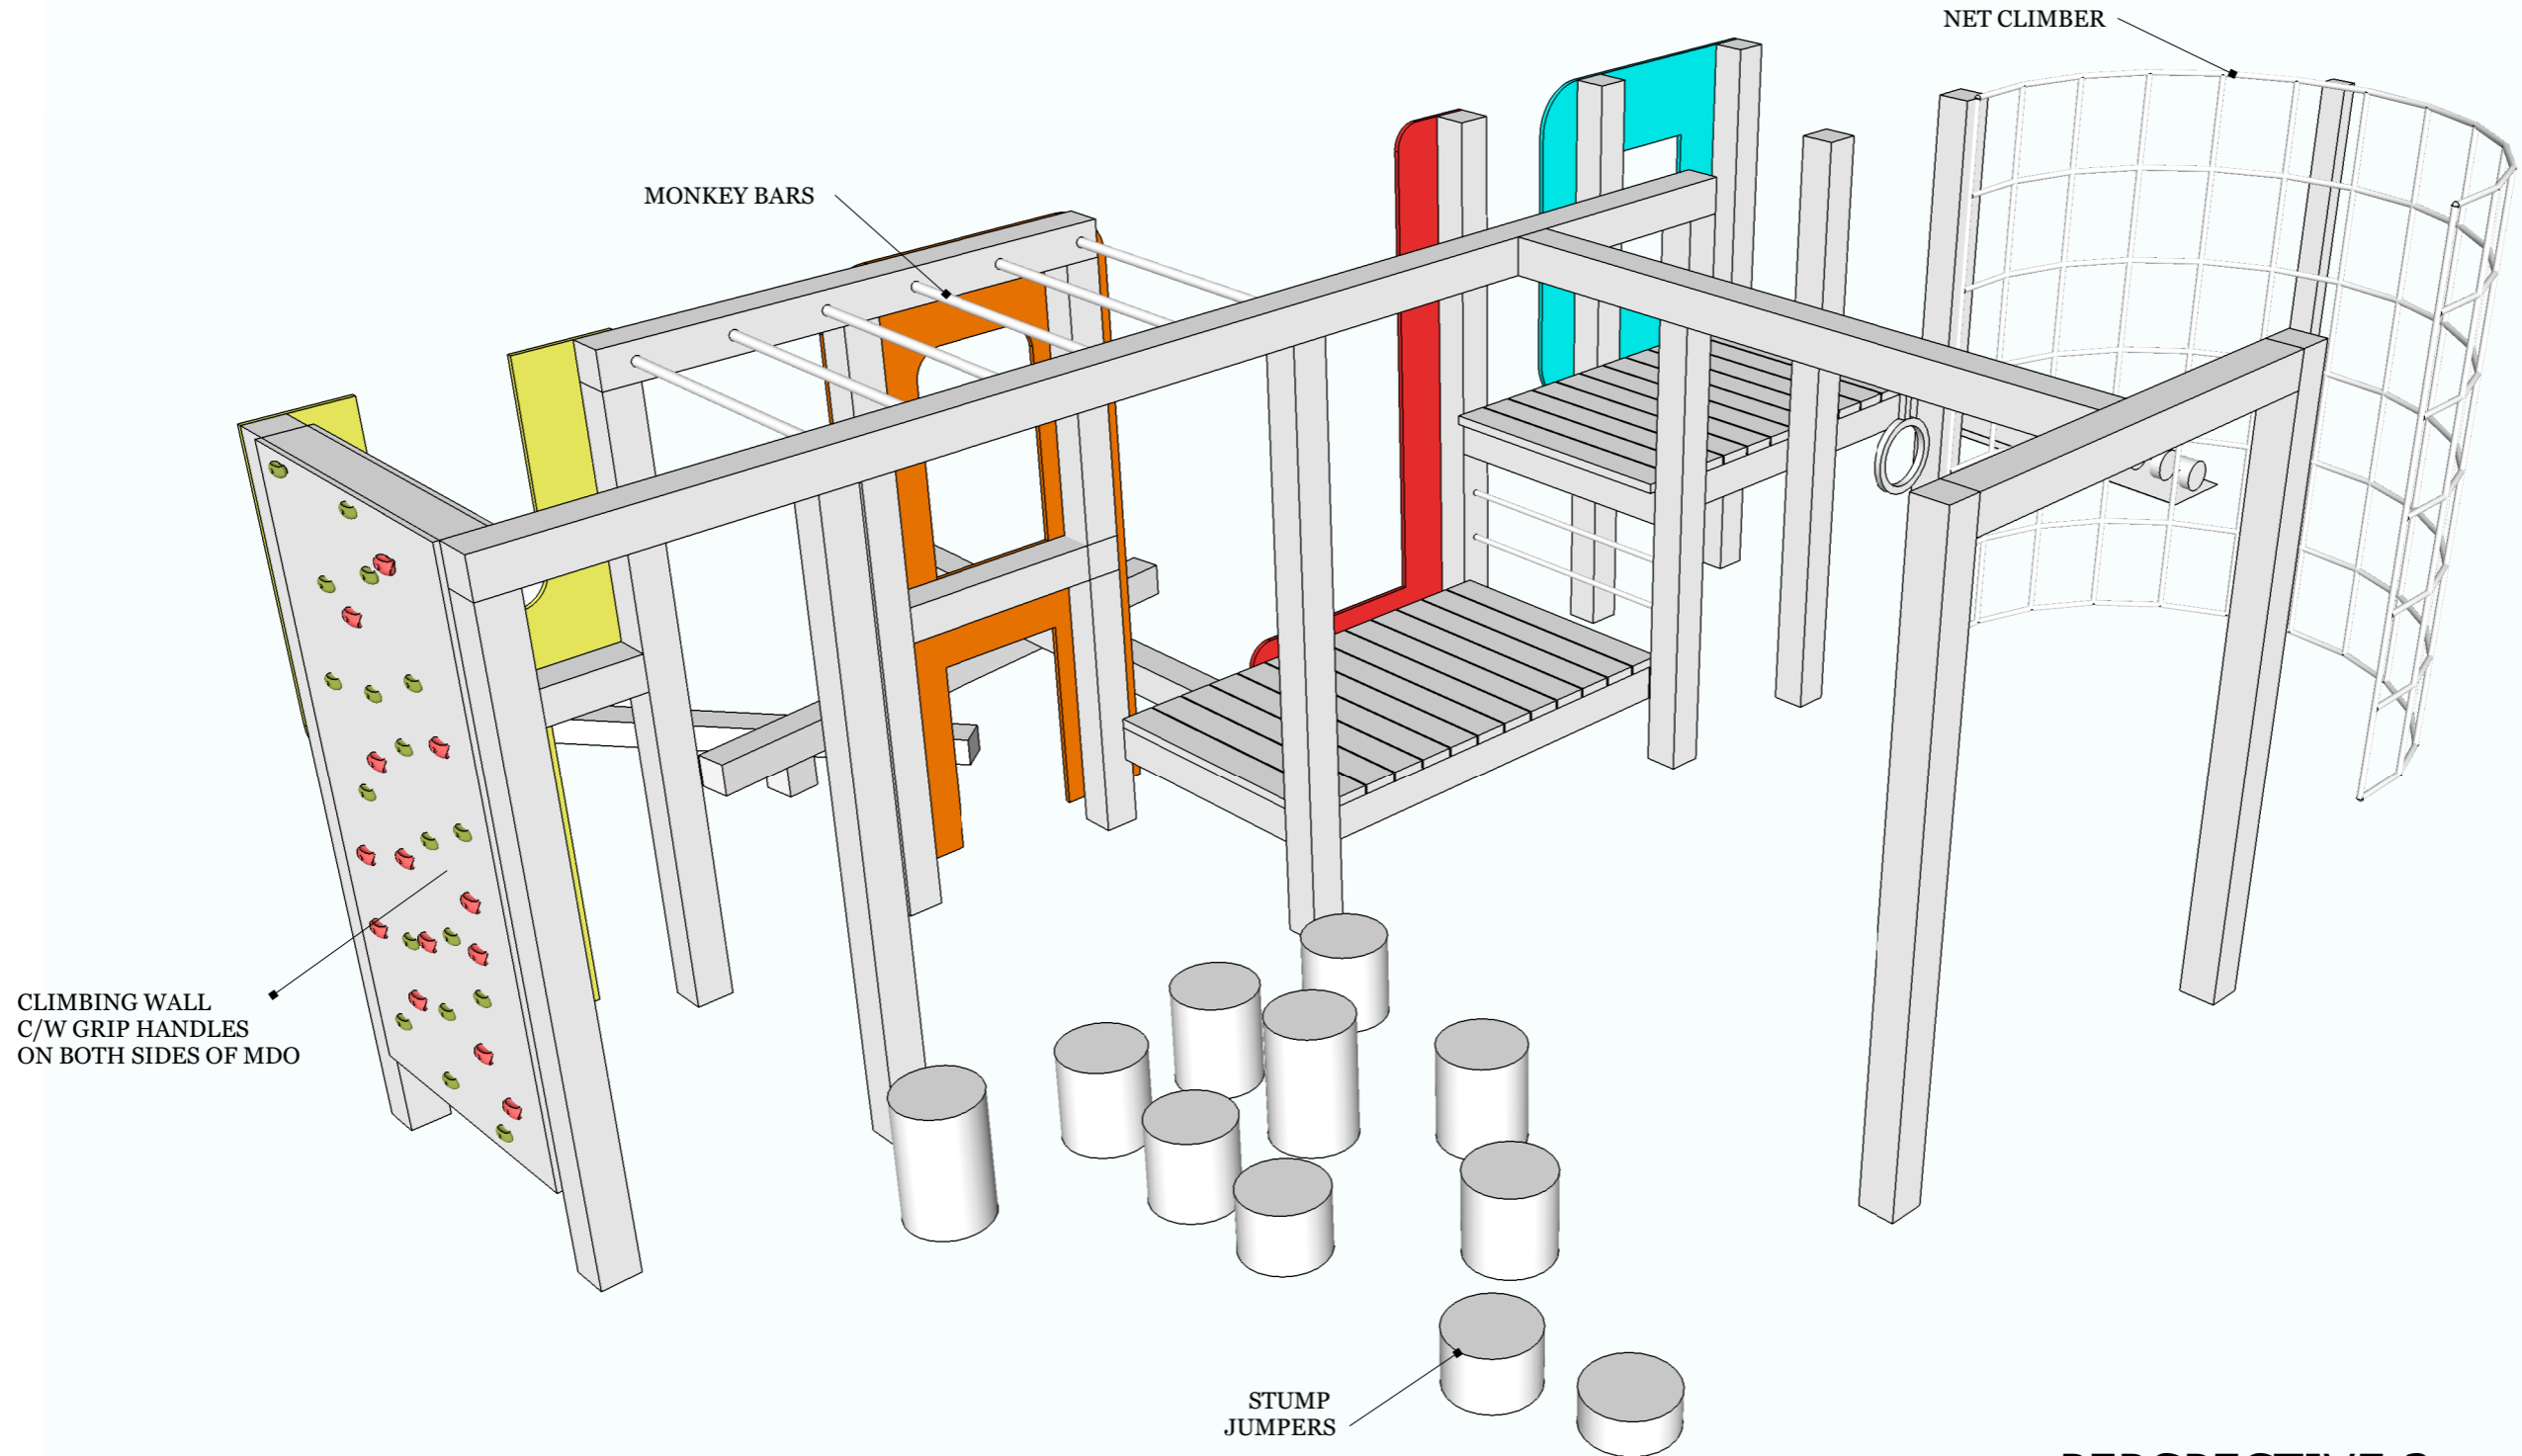

PERSPECTIVE 3

1
03

GIVER III
SINKING SHIP ENTERTAINMENT

PROJECT
EMSDALE PARK

PRODUCTION DESIGNER / JOHN DYKES

DRAWN BY / JOHN KIM

DATE / AUG / 1 / 14

REVISIONS	
MM/DD/YY	REMARKS
1	
2	
3	
4	
5	

A 03