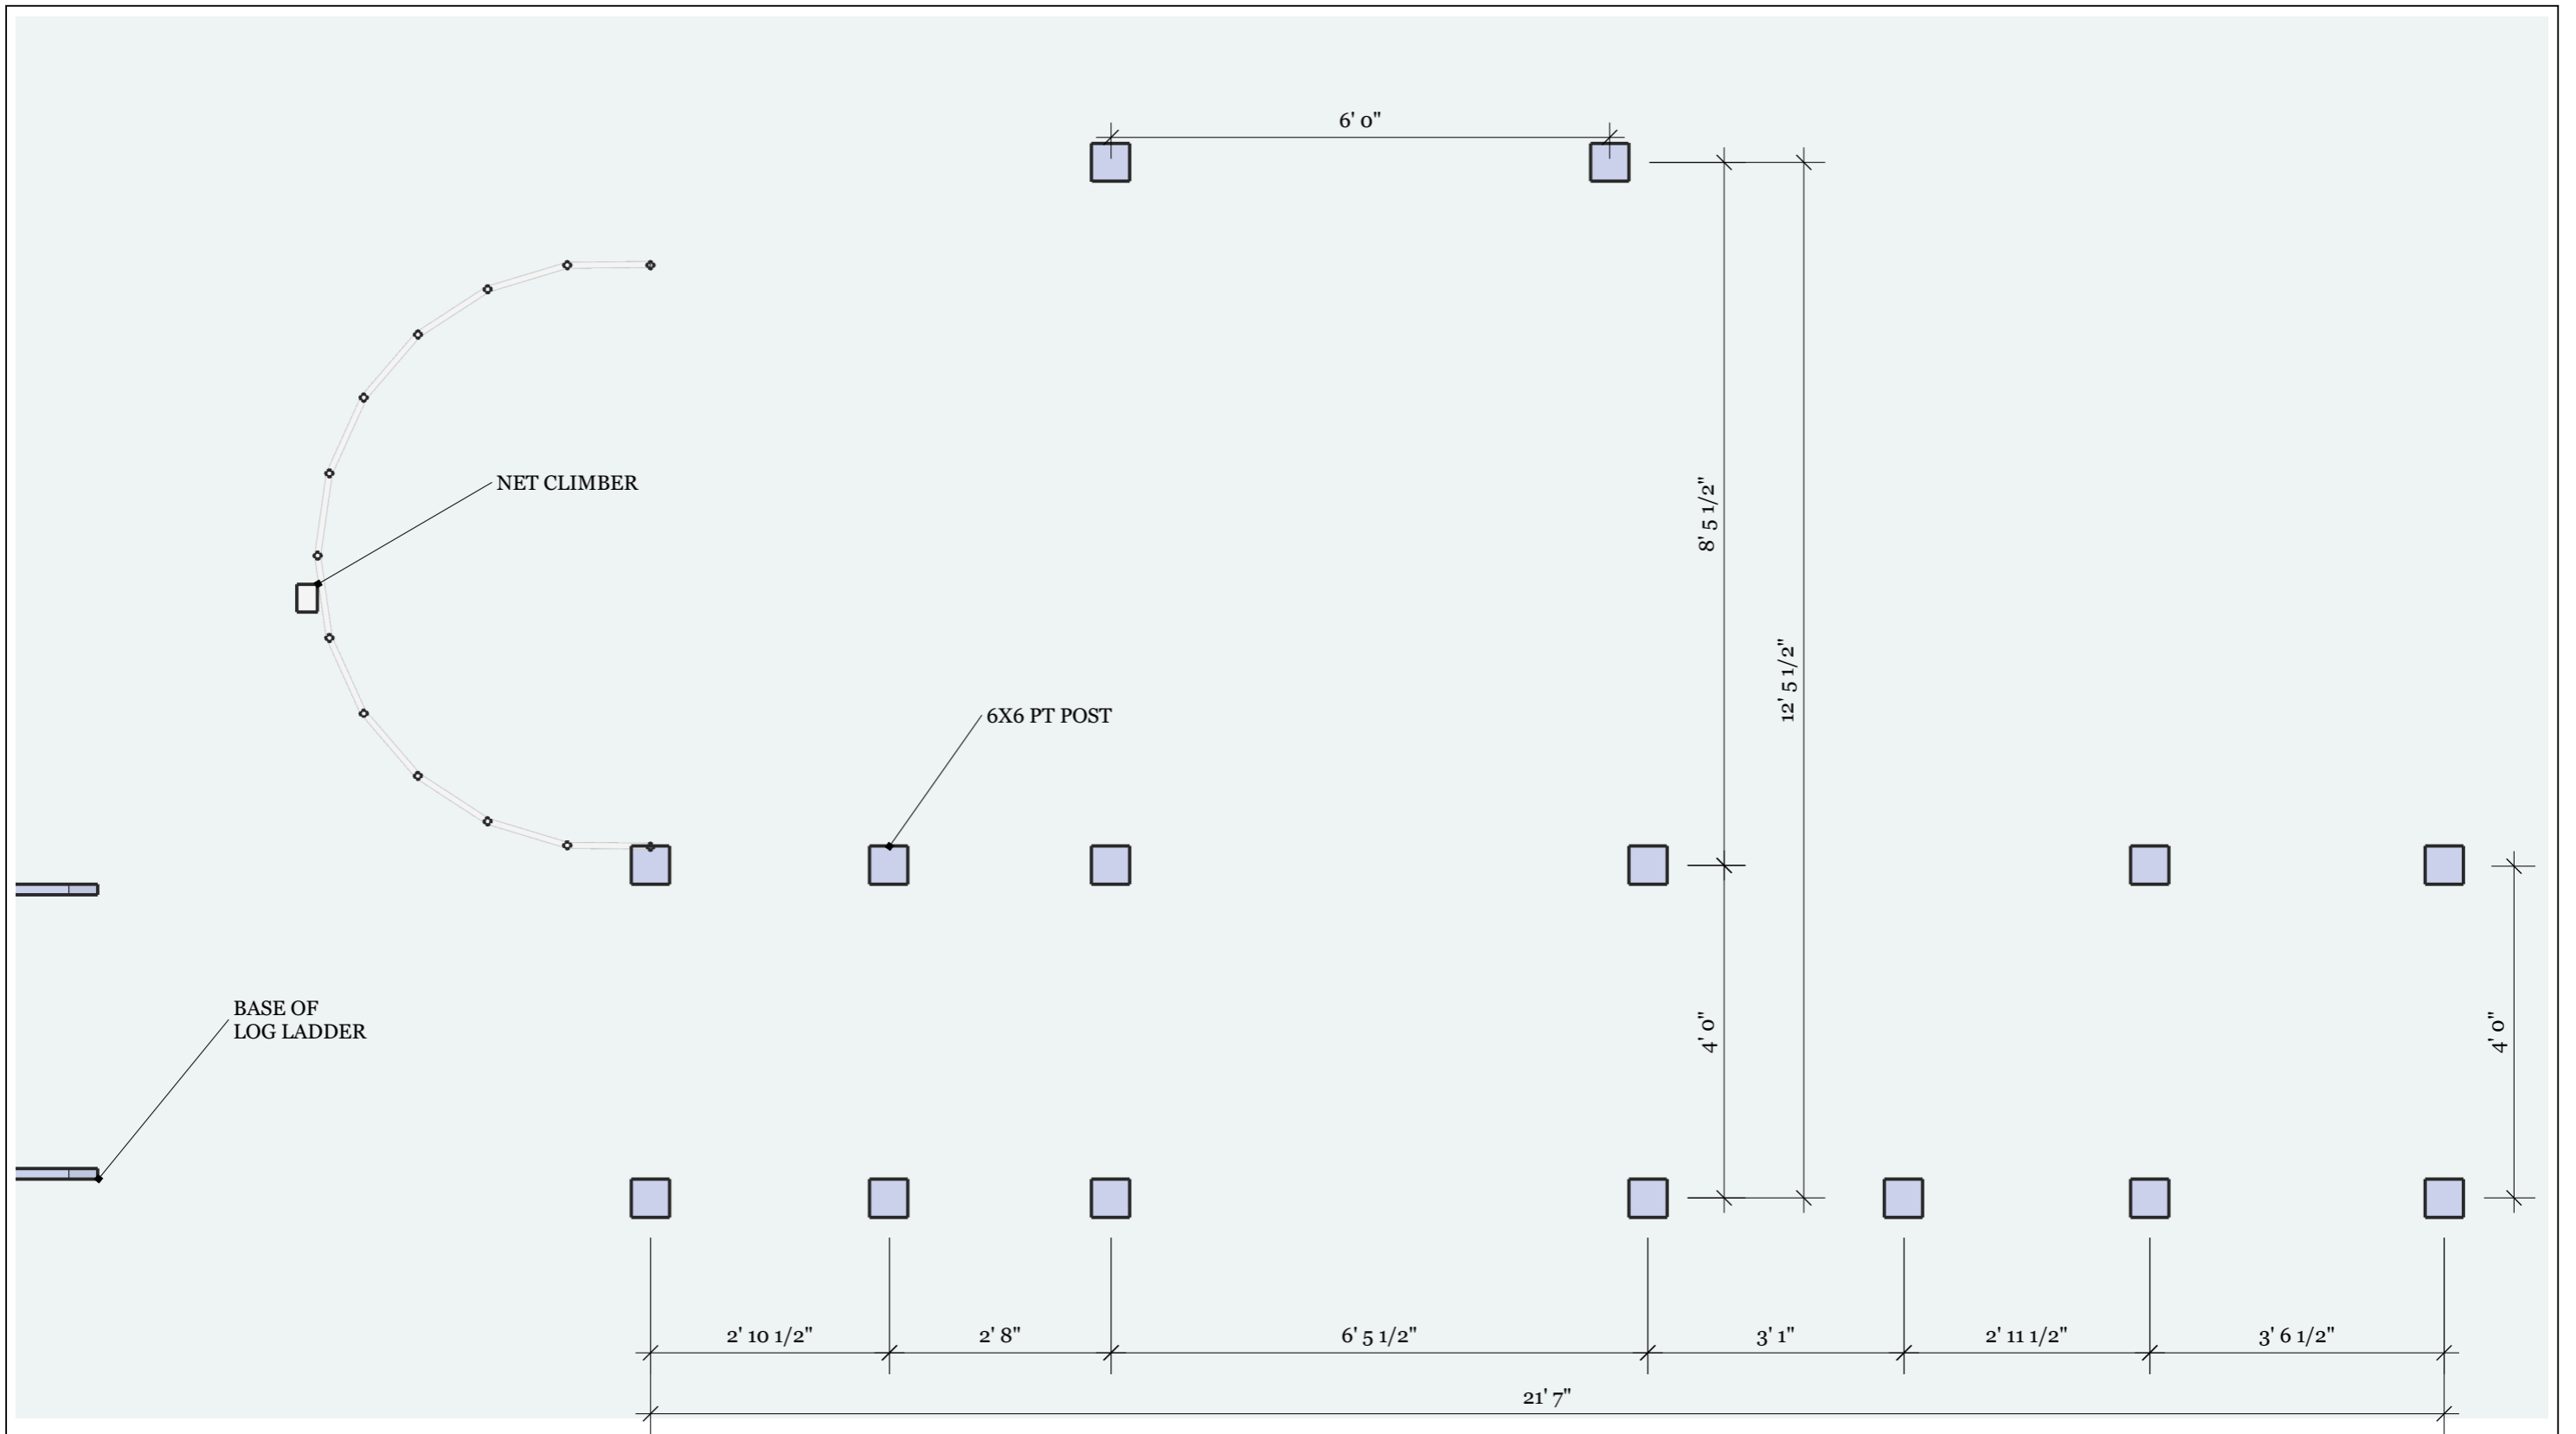

POST LOCATION

SCALE : 1/2" = 1'-0"

1
08

GIVER III
SINKING SHIP ENTERTAINMENT

PROJECT
EMSDALE PARK

PRODUCTION DESIGNER / JOHN DYKES

DRAWN BY / JOHN KIM

DATE / AUG / 1 / 14

REVISIONS	
MM/DD/YY	REMARKS
1	
2	
3	
4	
5	

A 08