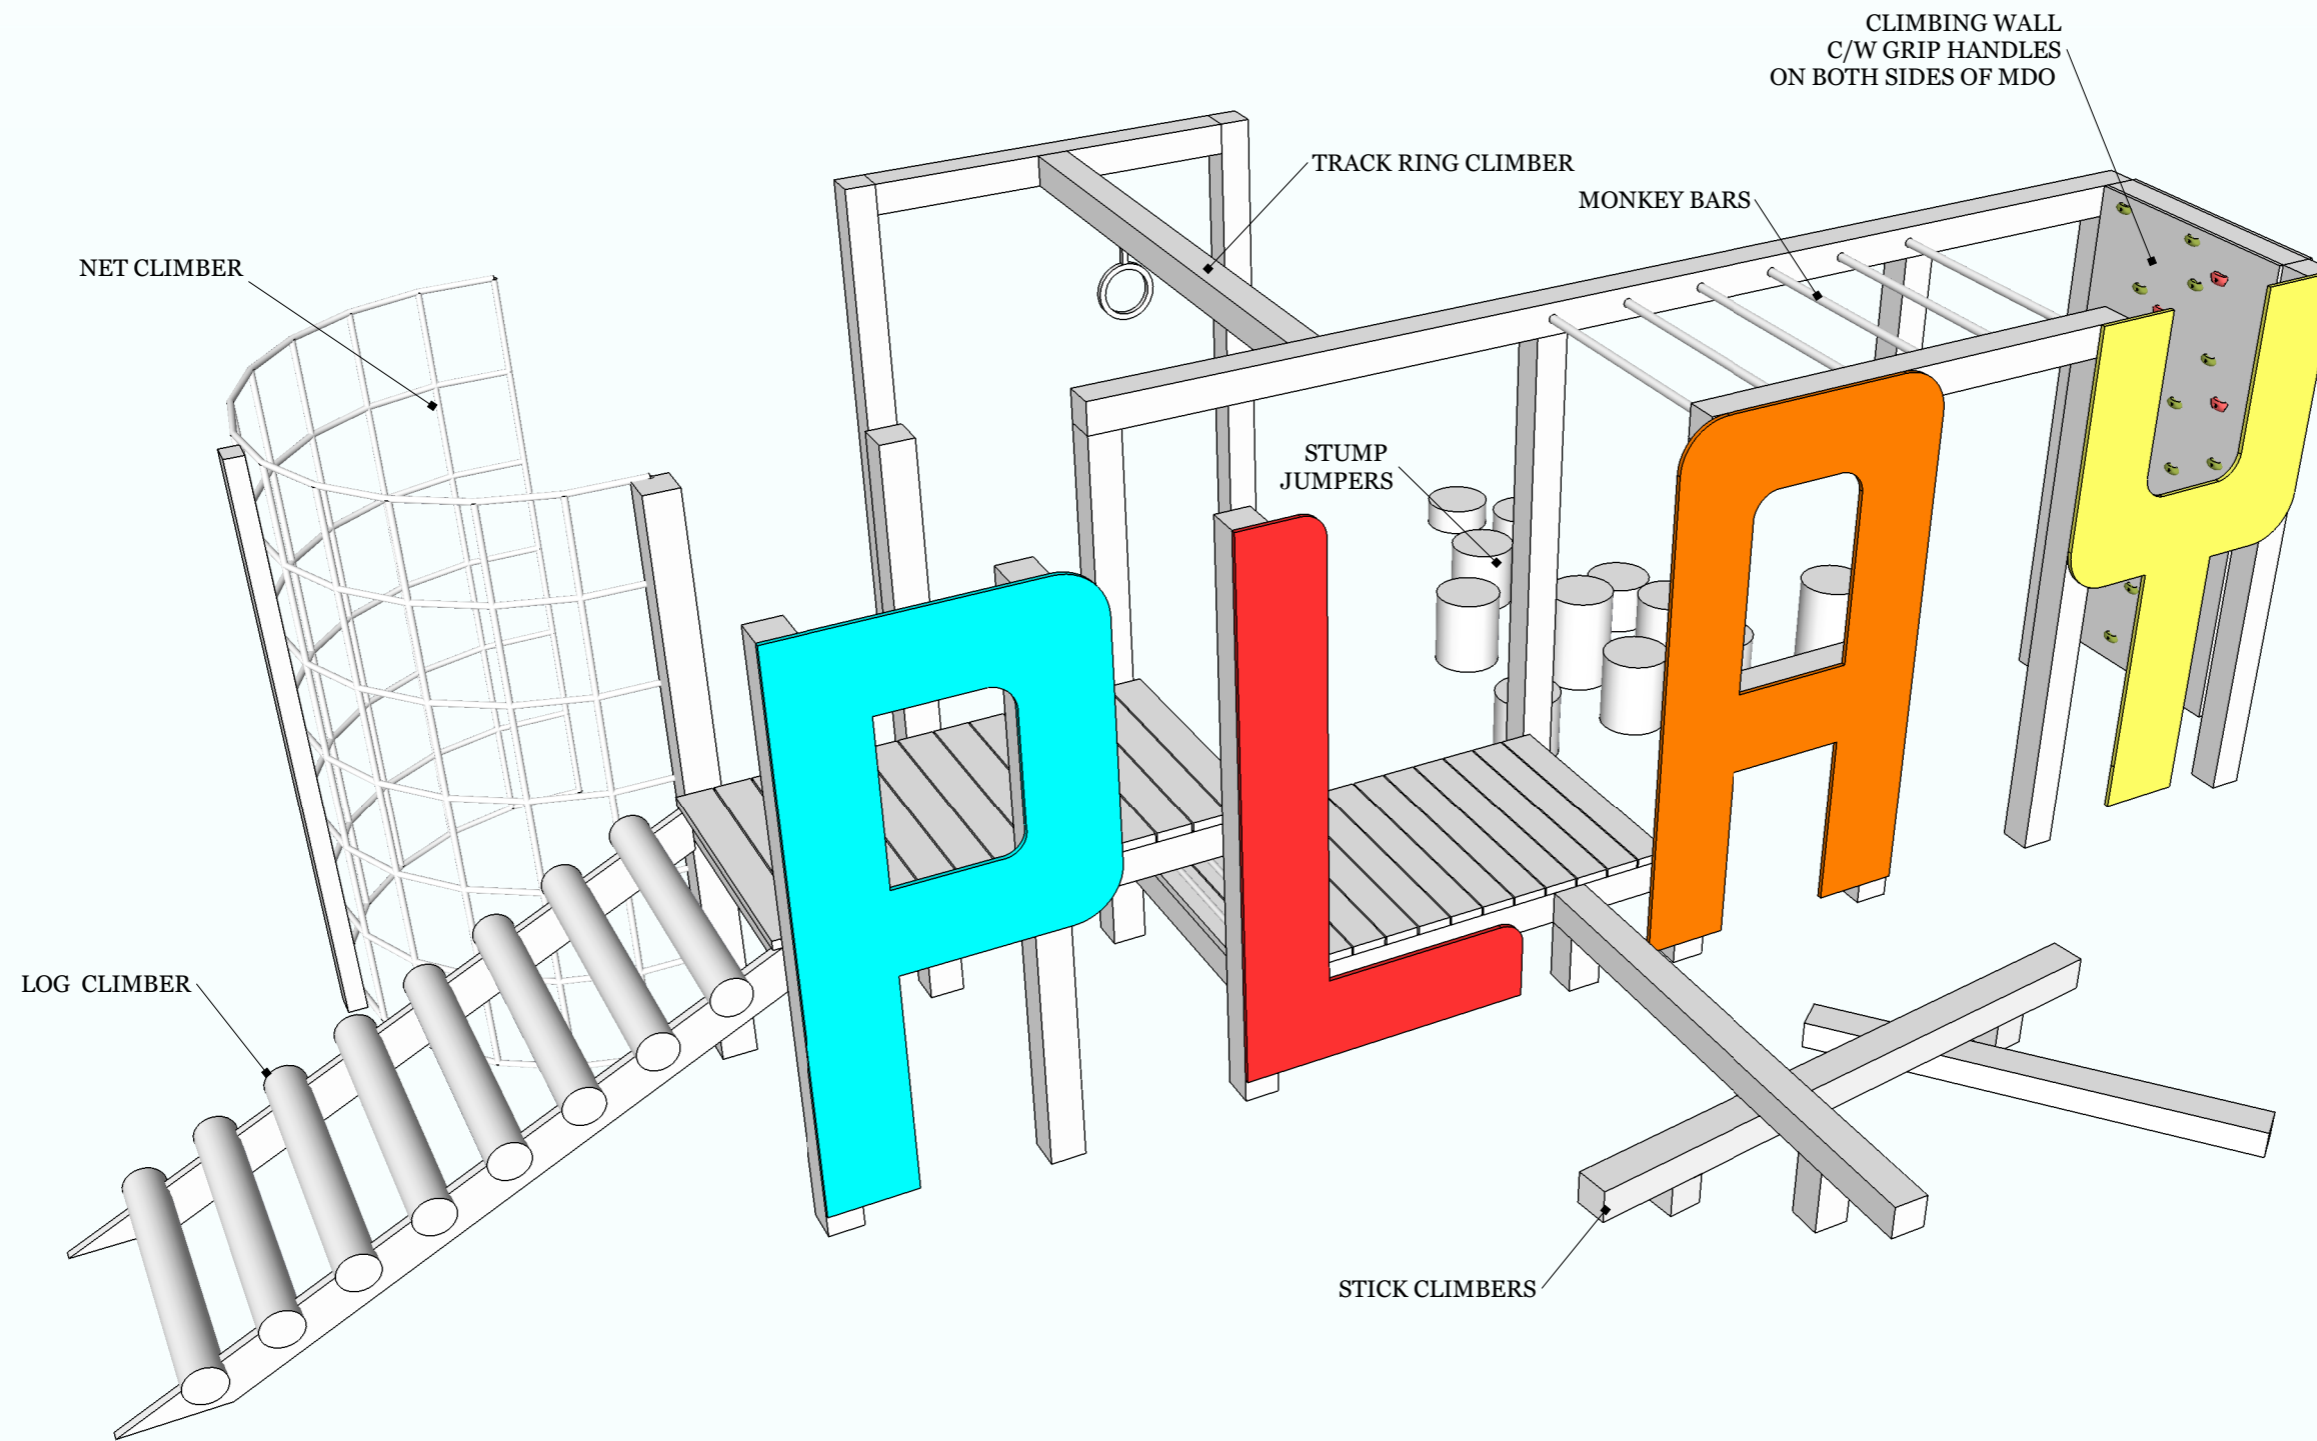

GIVER III
EMSDALE PARK
SINKING SHIP ENTERTAINMENT

PRODUCTION DESIGNER / JOHN DYKES
DRAWN BY / JOHN KIM

PERSPECTIVE 1

1
01

GIVER III
SINKING SHIP ENTERTAINMENT

PROJECT
EMSDALE PARK

PRODUCTION DESIGNER / JOHN DYKES