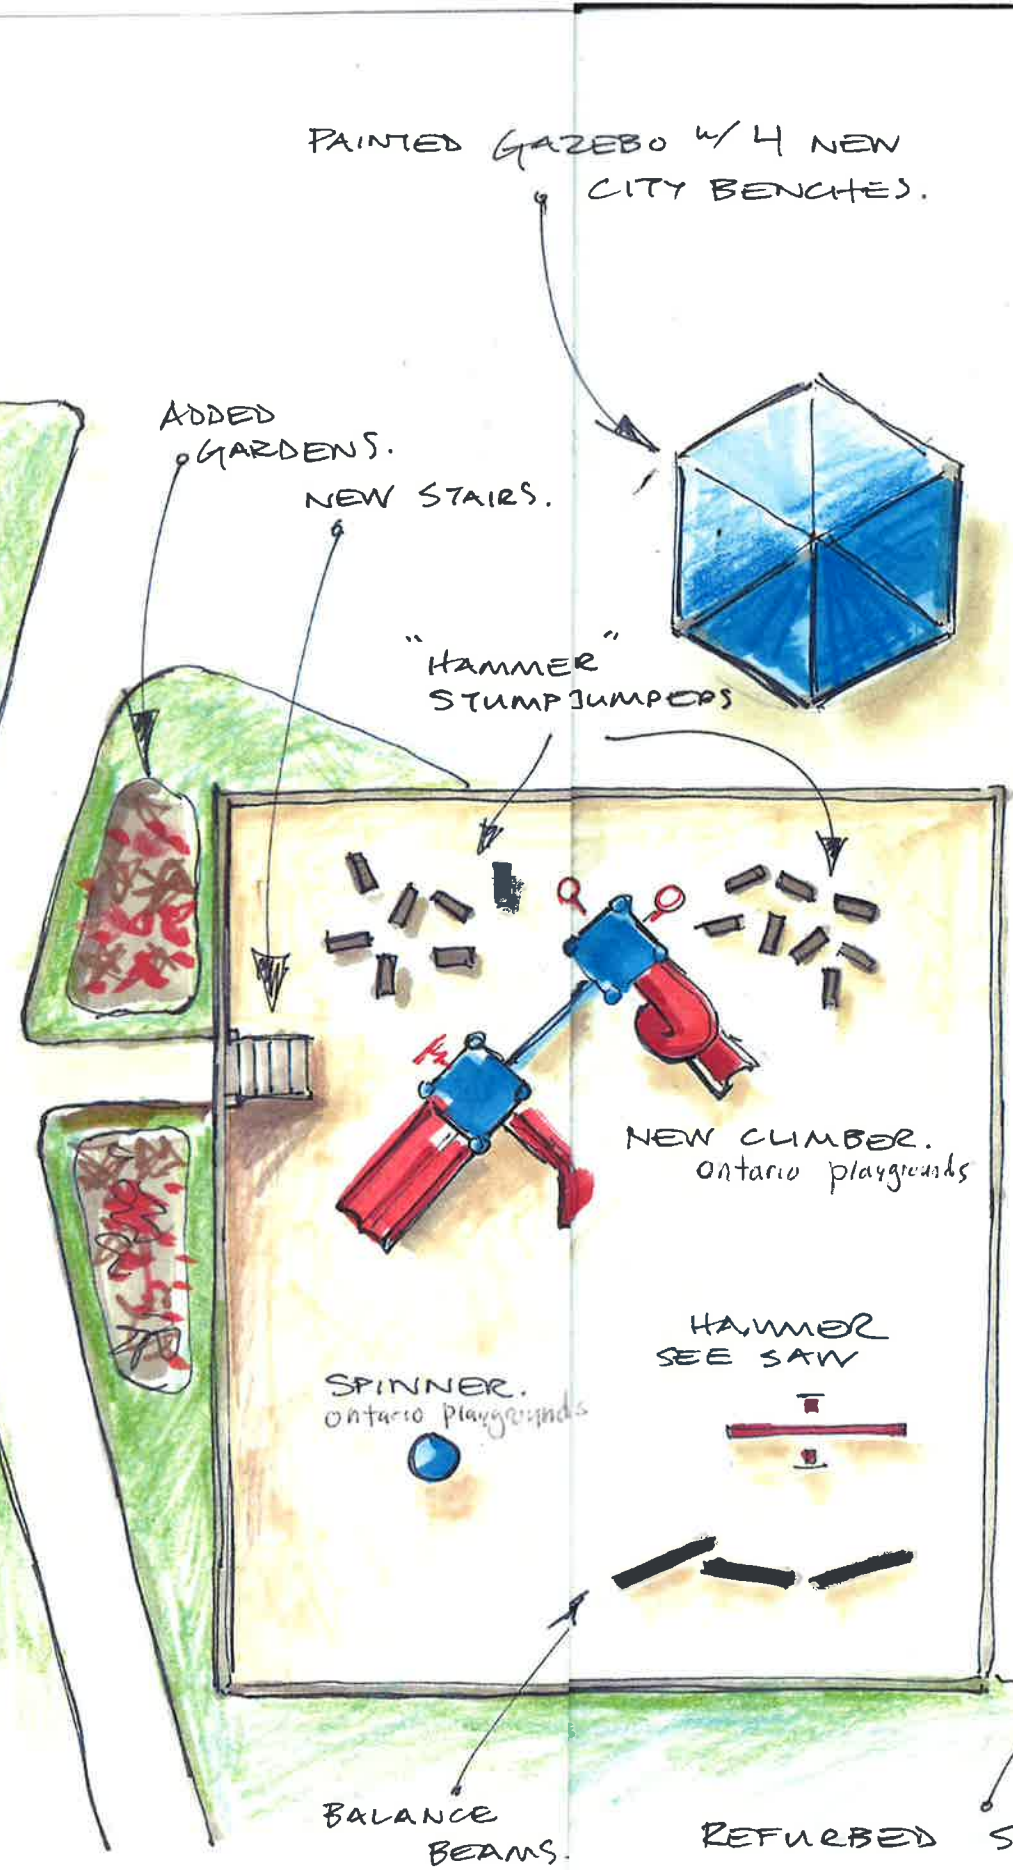

# Hamilton site Plan Sept 1 / 2014

"Hammer Town"

GIVER III  
HAMMER PARK  
SINKING SHIP ENTERTAINMENT

PRODUCTION DESIGNER / JOHN DYKES  
DRAWN BY / JOHN KIM

PERSPECTIVE 1

1  
01

GIVER III  
SINKING SHIP ENTERTAINMENT

PROJECT  
HAMMER PARK

PRODUCTION DESIGNER / JOHN DYKES

DRAWN BY / JOHN KIM

DATE / SEPT / 9 / 14

REVISIONS	
MM/DD/YY	REMARKS
1	
2	
3	
4	
5	

A 01

1  
02

2  
02

GIVER III  
SINKING SHIP ENTERTAINMENT

PROJECT  
HAMMER PARK

PRODUCTION DESIGNER / JOHN DYKES

DRAWN BY / JOHN KIM

DATE / SEPT / 9 / 14

REVISIONS	
MM/DD/YY	REMARKS
1	
2	
3	
4	
5	

A 02