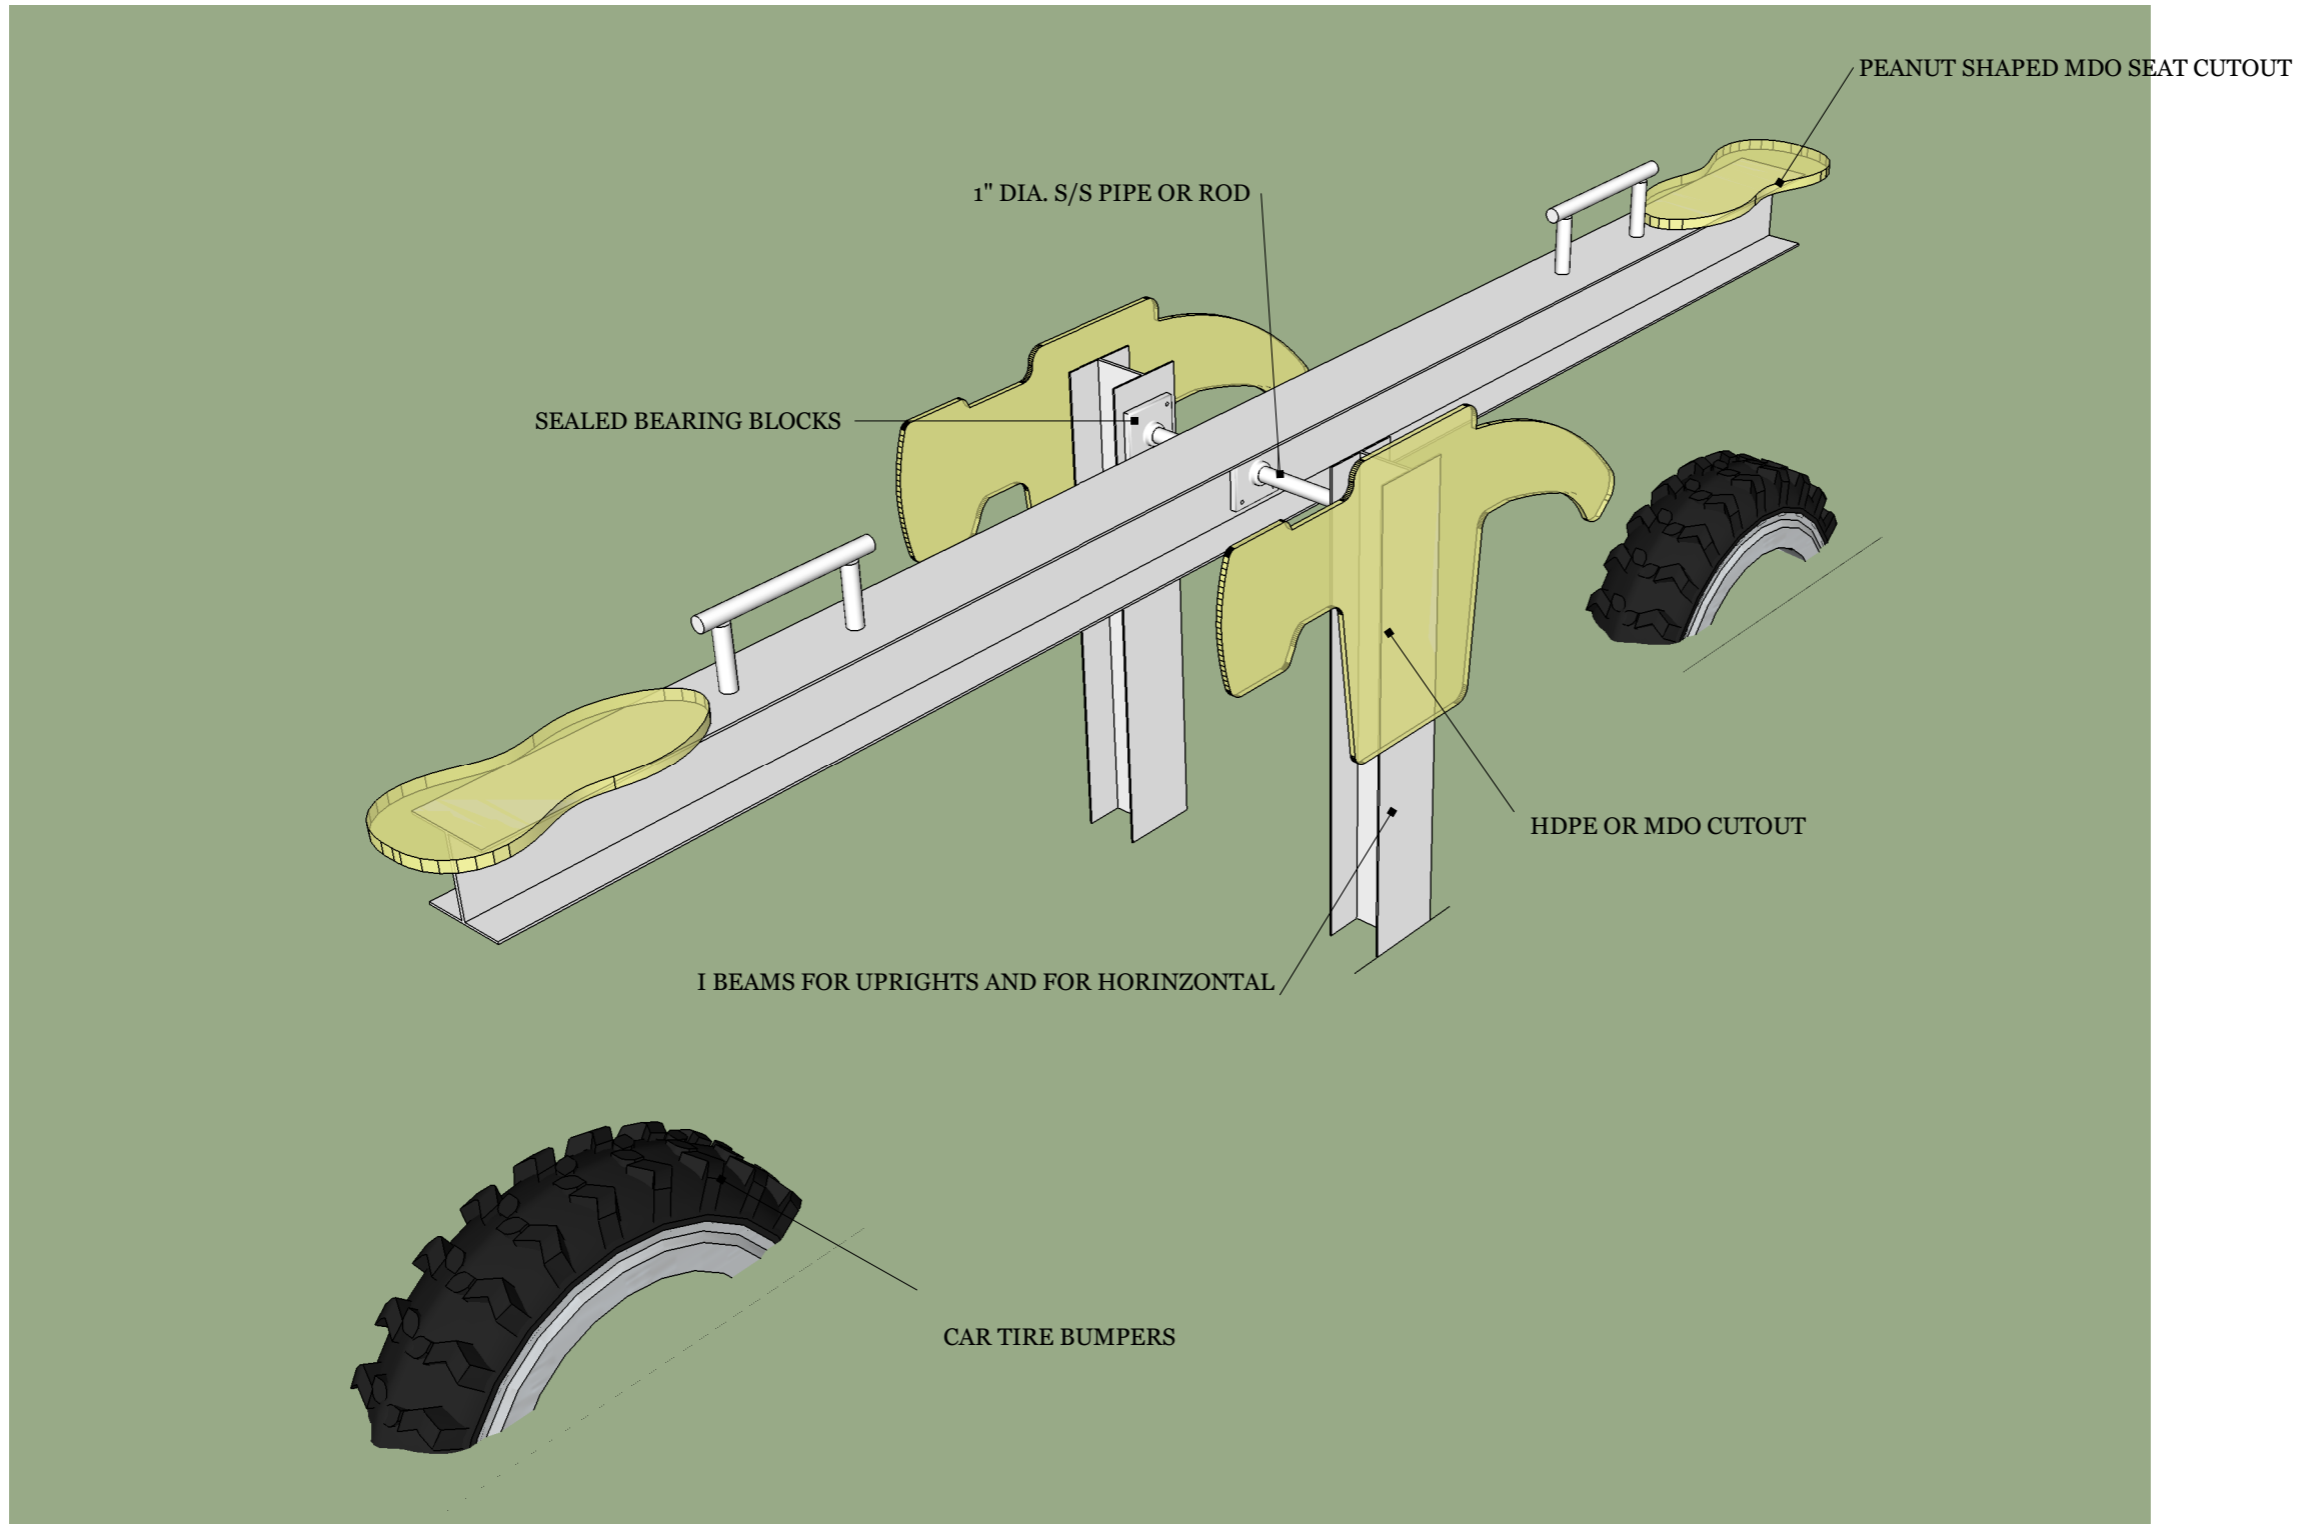

# Hamilton site Plan Sept 1 / 2014

"Hammer Town"

GIVER III  
HAMMER PARK  
SINKING SHIP ENTERTAINMENT

PRODUCTION DESIGNER / JOHN DYKES  
DRAWN BY / JOHN KIM

PERSPECTIVE 1

1  
01

GIVER III  
SINKING SHIP ENTERTAINMENT

PROJECT  
HAMMER PARK

PRODUCTION DESIGNER / JOHN DYKES

DRAWN BY / JOHN KIM

DATE / SEPT / 9 / 14

REVISIONS	
MM/DD/YY	REMARKS
1	
2	
3	
4	
5	

A 01

1  
02

2  
02

GIVER III  
SINKING SHIP ENTERTAINMENT

PROJECT  
HAMMER PARK

PRODUCTION DESIGNER / JOHN DYKES

DRAWN BY / JOHN KIM

DATE / SEPT / 9 / 14

REVISIONS	
MM/DD/YY	REMARKS
1	
2	
3	
4	
5	

A 02