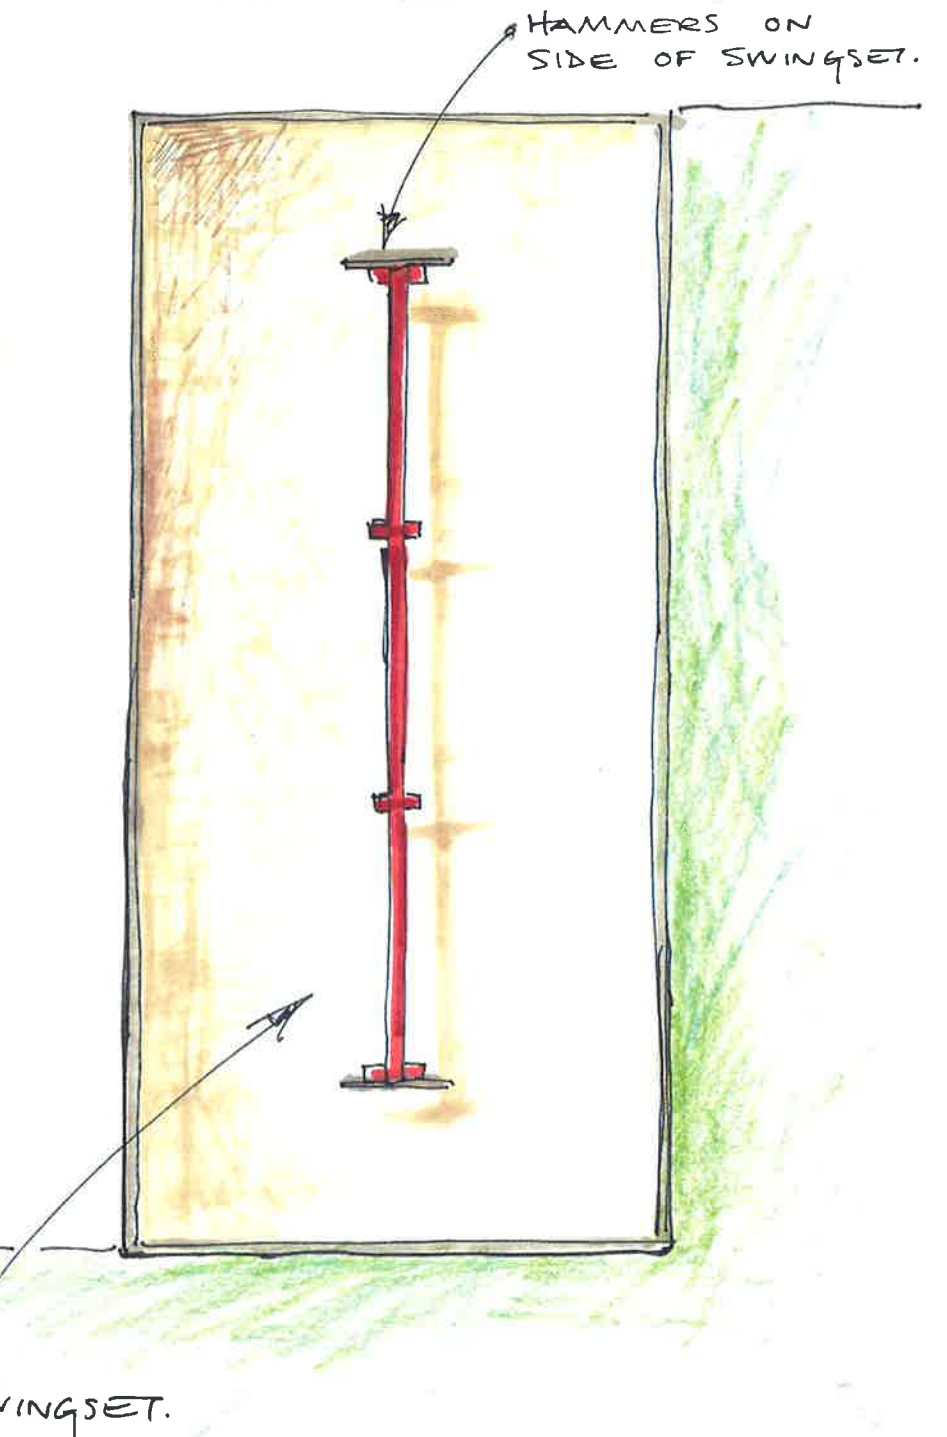

# Hamilton site Plan Sept 1 / 2014

"Hammer Town"

GIVER III  
HAMMER PARK  
SINKING SHIP ENTERTAINMENT

PRODUCTION DESIGNER / JOHN DYKES  
DRAWN BY / JOHN KIM

PERSPECTIVE 1

1  
01

GIVER III  
SINKING SHIP ENTERTAINMENT

PROJECT  
HAMMER PARK

PRODUCTION DESIGNER / JOHN DYKES

DRAWN BY / JOHN KIM

DATE / SEPT / 9 / 14

REVISIONS	
MM/DD/YY	REMARKS
1	
2	
3	
4	
5	

A 01

1  
02

2  
02

GIVER III  
SINKING SHIP ENTERTAINMENT

PROJECT  
HAMMER PARK

PRODUCTION DESIGNER / JOHN DYKES

DRAWN BY / JOHN KIM

DATE / SEPT / 9 / 14

REVISIONS	
MM/DD/YY	REMARKS
1	
2	
3	
4	
5	

A 02