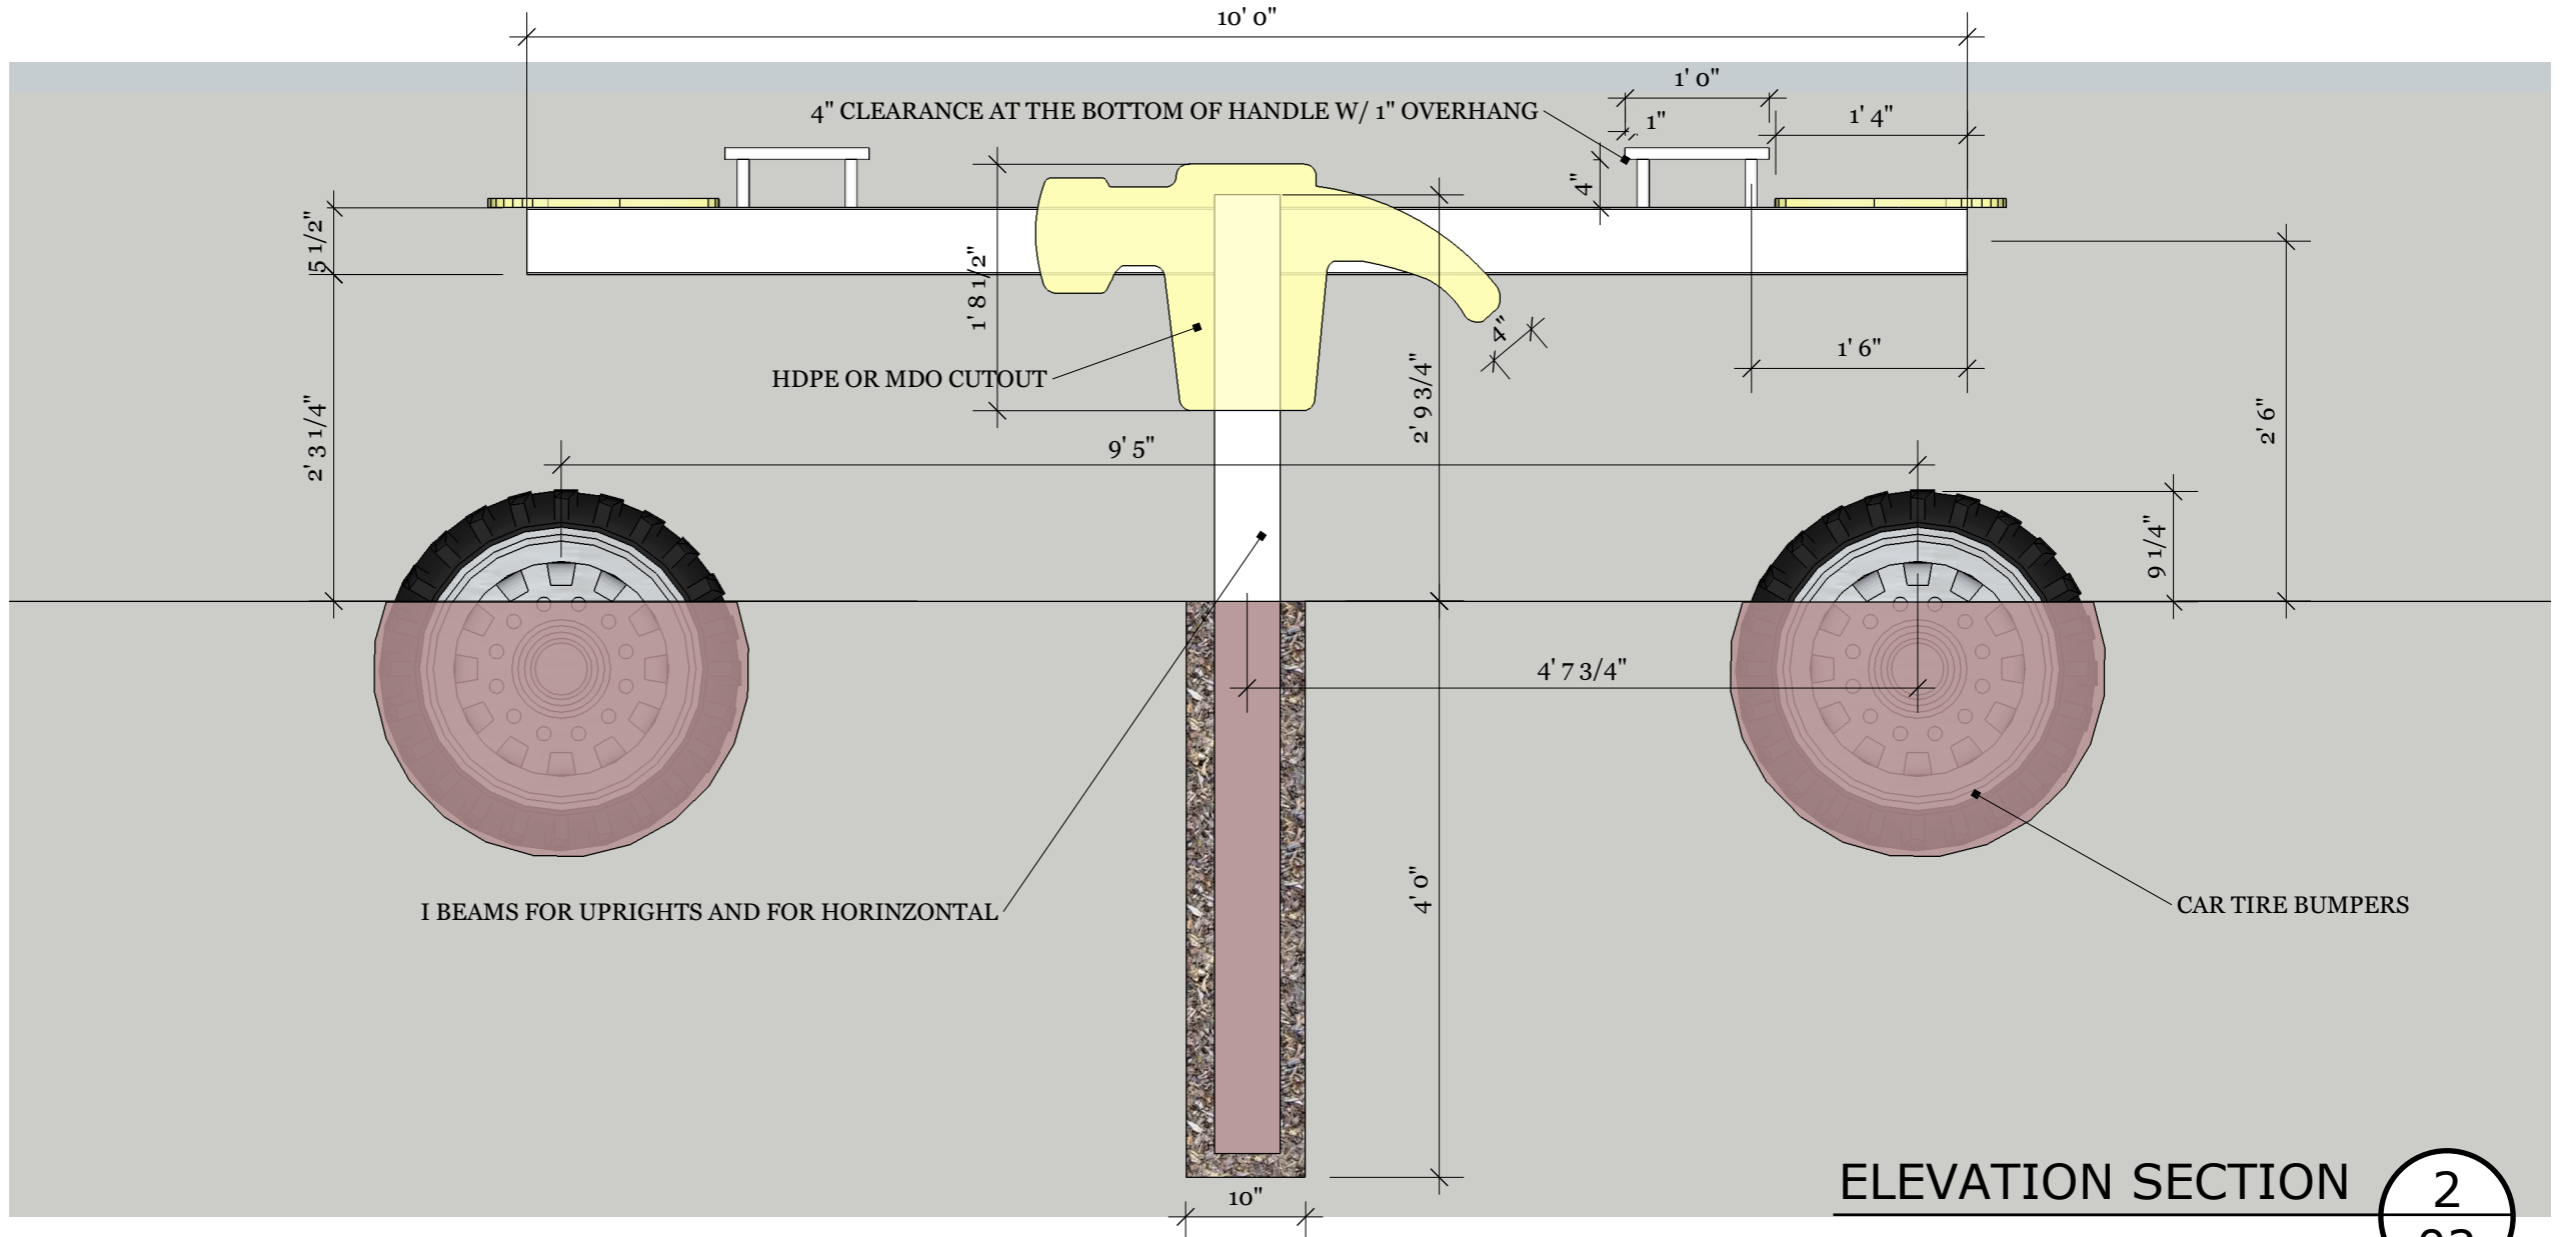

2
02

GIVER III
SINKING SHIP ENTERTAINMENT

PROJECT
HAMMER PARK

PRODUCTION DESIGNER / JOHN DYKES

DRAWN BY / JOHN KIM

DATE / SEPT / 9 / 14

REVISIONS	
MM/DD/YY	REMARKS
1	
2	
3	
4	
5	

A 02