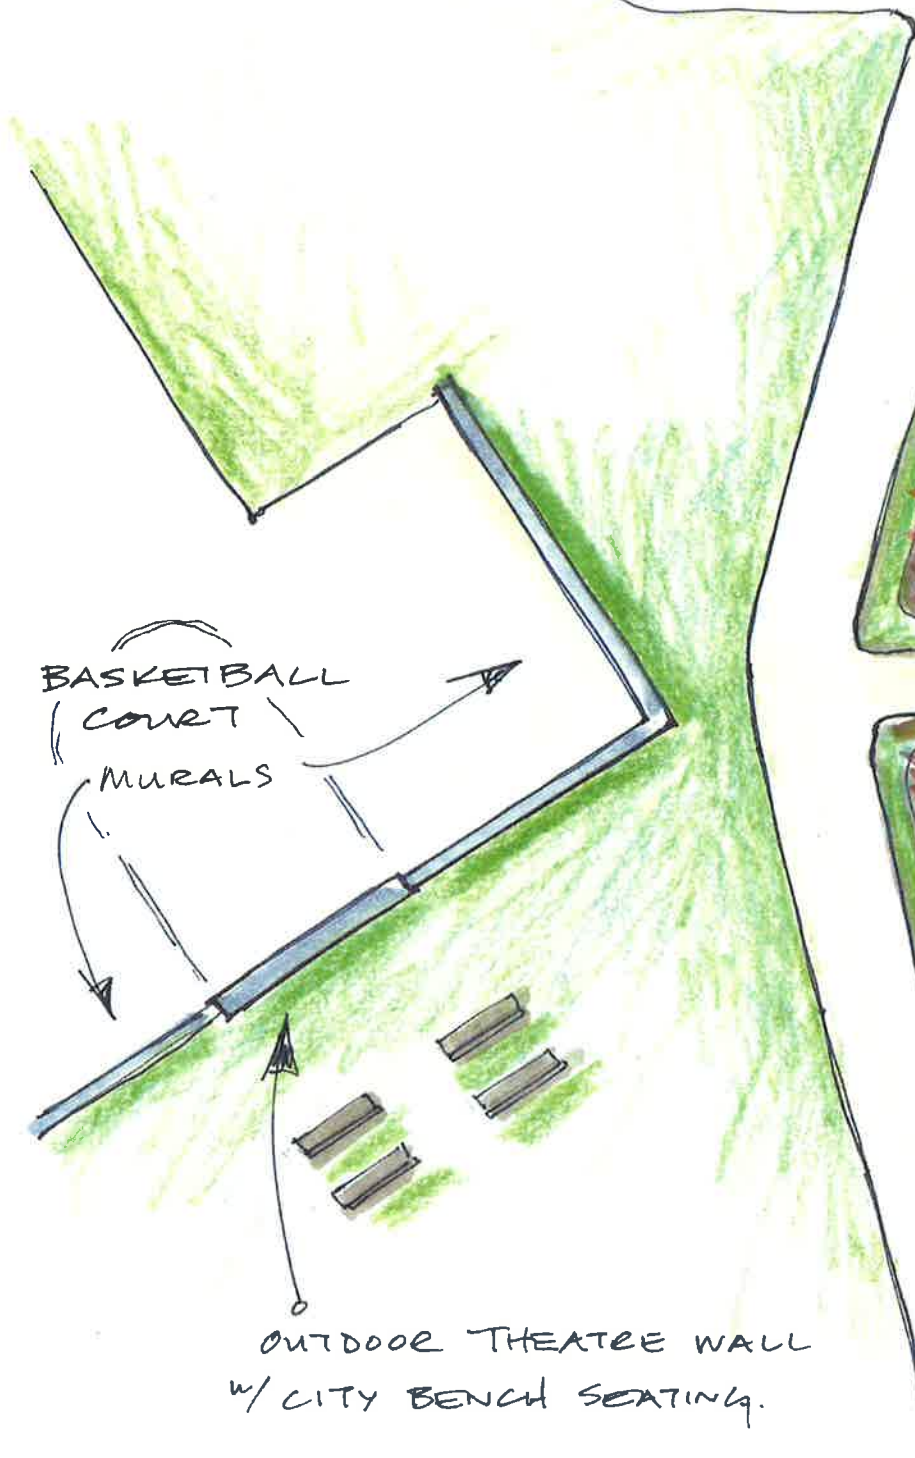

# Hamilton site Plan Sept 1 / 2014

"Hammer Town"

GIVER III  
HAMMER PARK  
SINKING SHIP ENTERTAINMENT

PRODUCTION DESIGNER / JOHN DYKES  
DRAWN BY / JOHN KIM

PERSPECTIVE 1

1  
01

GIVER III  
SINKING SHIP ENTERTAINMENT

PROJECT  
HAMMER PARK

PRODUCTION DESIGNER / JOHN DYKES

DRAWN BY / JOHN KIM

DATE / SEPT / 9 / 14

REVISIONS	
MM/DD/YY	REMARKS
1	
2	
3	
4	
5	

A 01

1  
02

2  
02

GIVER III  
SINKING SHIP ENTERTAINMENT

PROJECT  
HAMMER PARK

PRODUCTION DESIGNER / JOHN DYKES

DRAWN BY / JOHN KIM

DATE / SEPT / 9 / 14

REVISIONS	
MM/DD/YY	REMARKS
1	
2	
3	
4	
5	

A 02