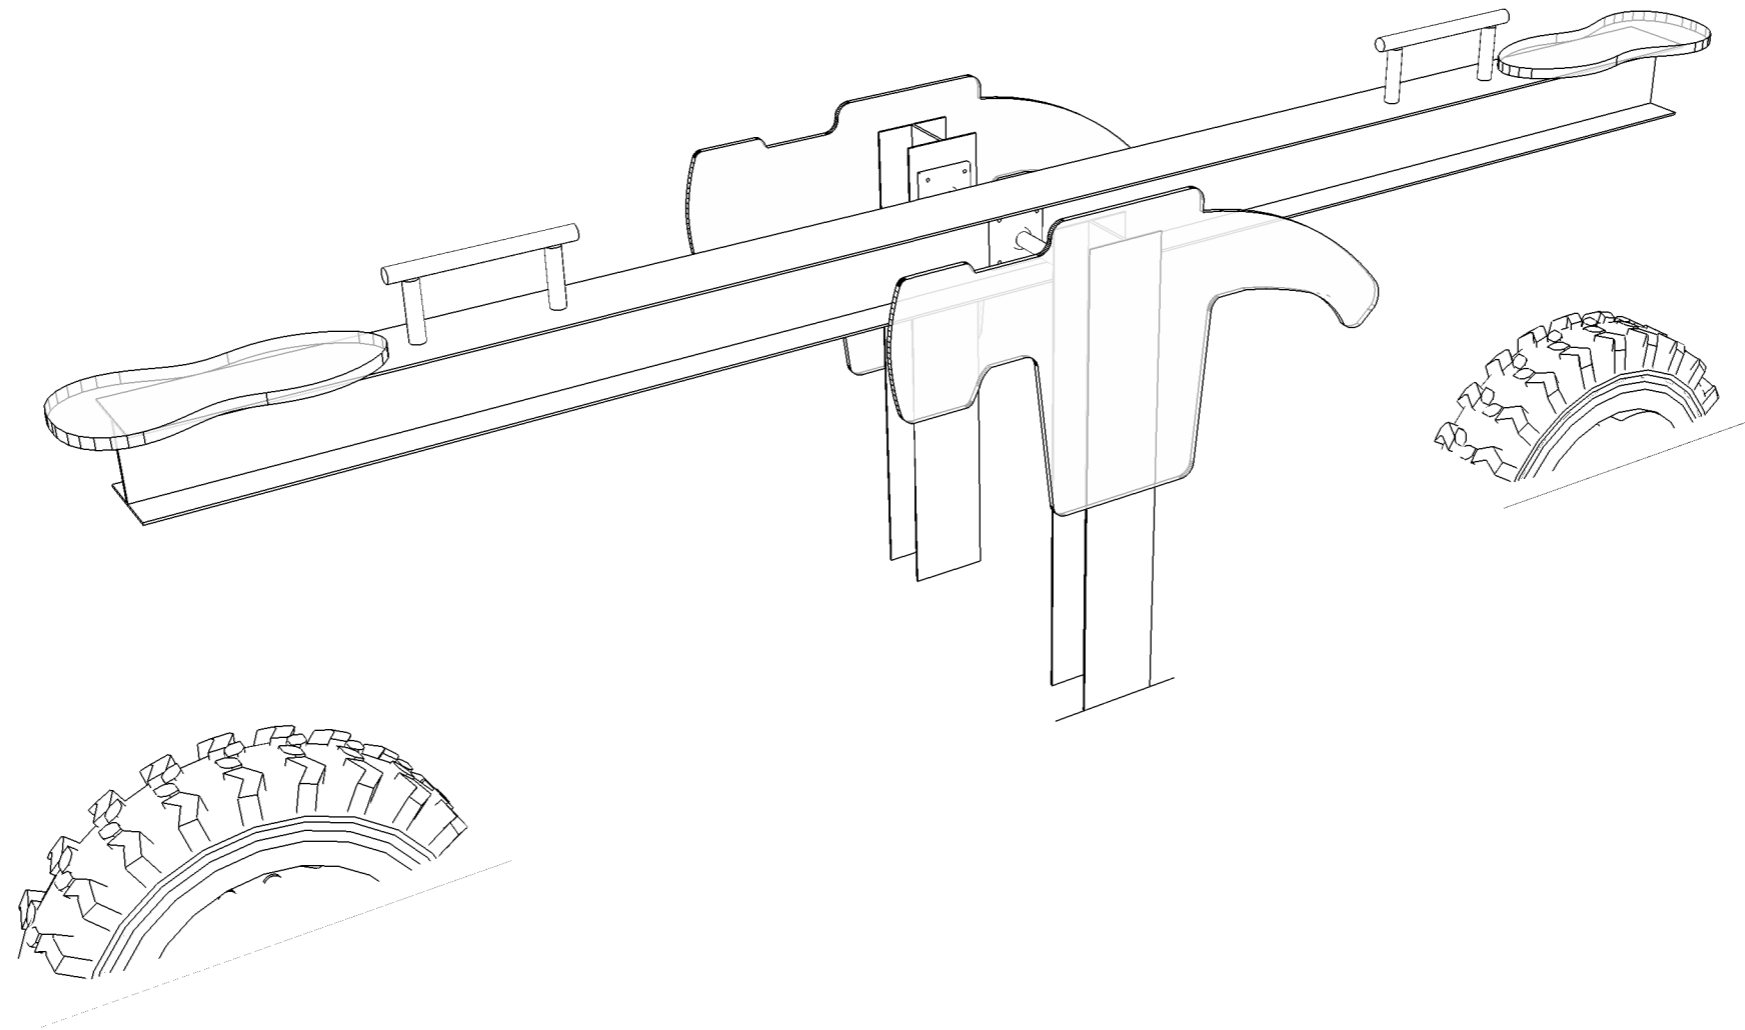

# Hamilton site Plan Sept 1 / 2014

"Hammer Town"

GIVER III  
HAMMER PARK  
SINKING SHIP ENTERTAINMENT

PRODUCTION DESIGNER / JOHN DYKES  
DRAWN BY / JOHN KIM

PERSPECTIVE 1

1  
01

GIVER III  
SINKING SHIP ENTERTAINMENT

PROJECT  
HAMMER PARK

PRODUCTION DESIGNER / JOHN DYKES

DRAWN BY / JOHN KIM

DATE / SEPT / 9 / 14

REVISIONS	
MM/DD/YY	REMARKS
1	
2	
3	
4	
5	

A 01

1  
02

2  
02

GIVER III  
SINKING SHIP ENTERTAINMENT

PROJECT  
HAMMER PARK

PRODUCTION DESIGNER / JOHN DYKES

DRAWN BY / JOHN KIM

DATE / SEPT / 9 / 14

REVISIONS	
MM/DD/YY	REMARKS
1	
2	
3	
4	
5	

A 02