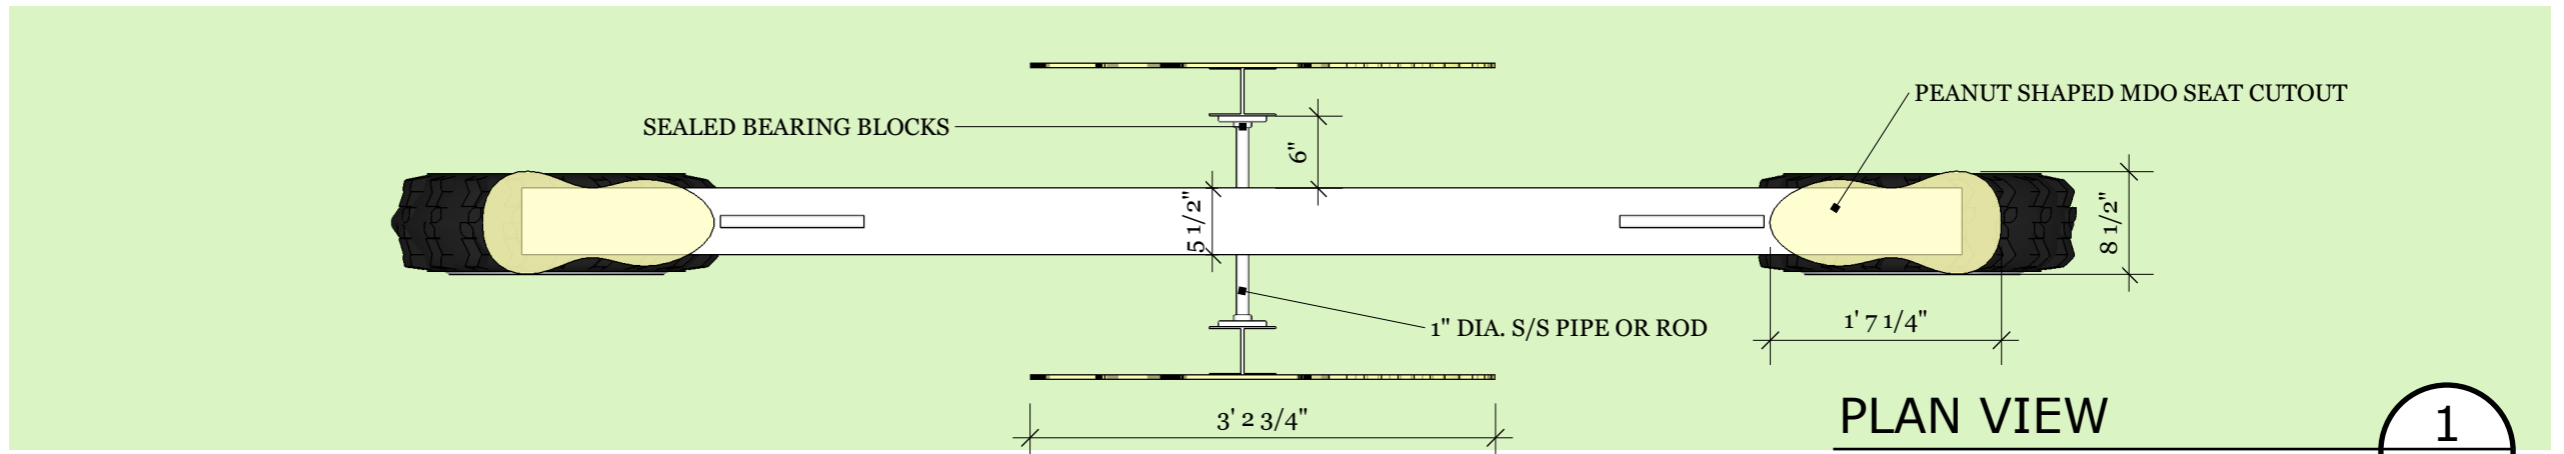

1
02

2
02

GIVER III
SINKING SHIP ENTERTAINMENT

PROJECT
HAMMER PARK

PRODUCTION DESIGNER / JOHN DYKES

DRAWN BY / JOHN KIM

DATE / SEPT / 9 / 14

REVISIONS	
MM/DD/YY	REMARKS
1	
2	
3	
4	
5	

A 02