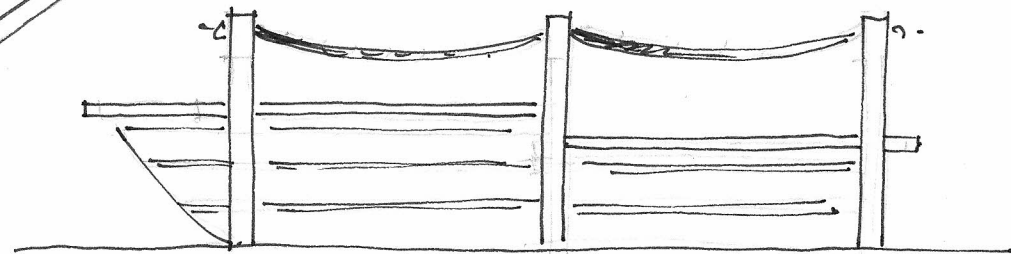

6'

SHIP BENCH

16"

FRONT VIEW

20"

- o PT. LUMBER
- o ROPE BACK.

3/4 VIEW

BACK VIEW

SINKING SHIP ENT. 9/7/13.