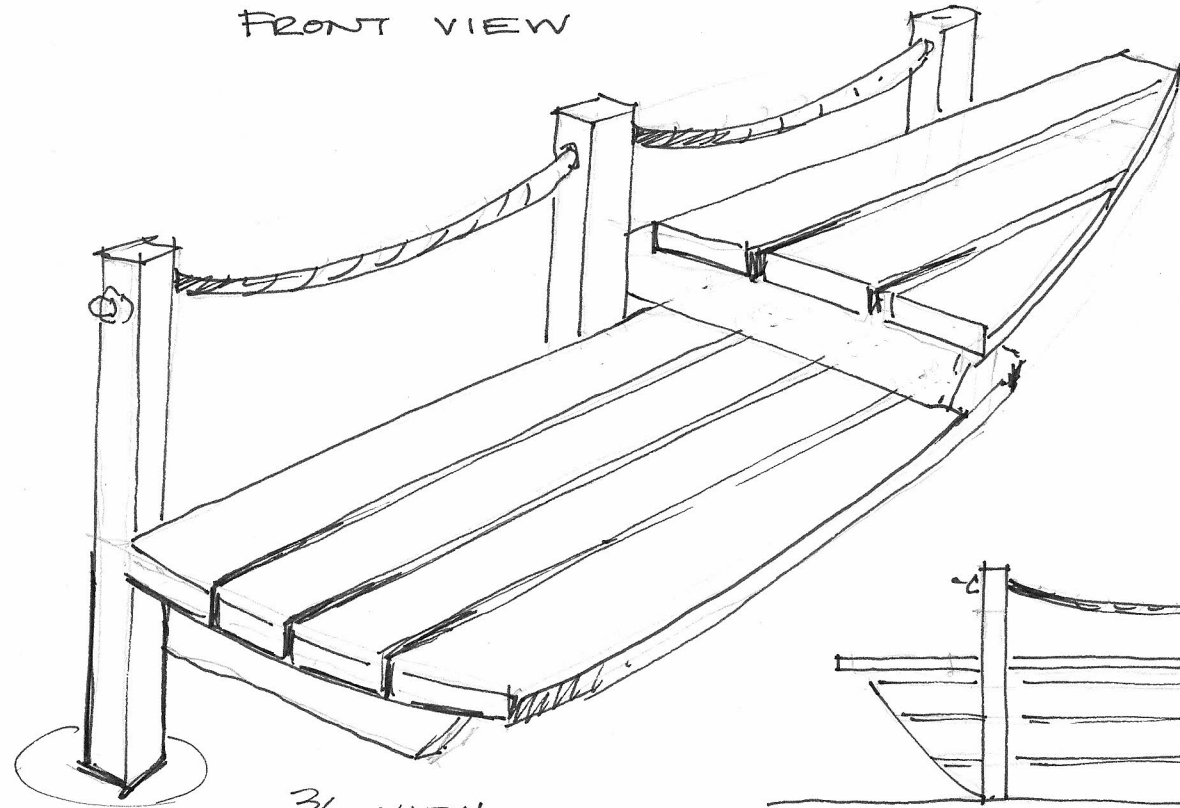

6'

SHIP BENCH

16"

FRONT VIEW

20"

- o PT. LUMBER
- o ROPE BACK.

3/4 VIEW

BACK VIEW

SINKING SHIP ENT. 9/7/13.